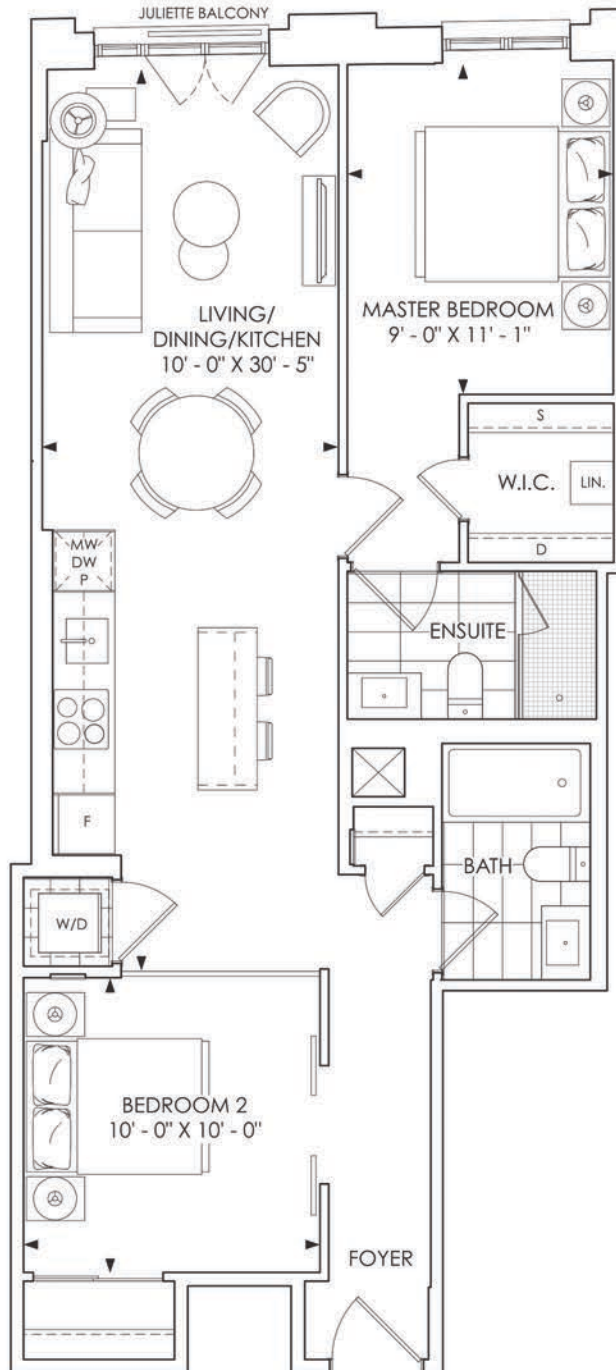

# 835

## 2 BEDROOM + 2 BATH

TOTAL LIVING - 835 SQ. FT.

All plans, dimensions and specifications are subject to change without notice. Actual usable floor space may vary from the stated floor area. Column locations, window locations and sizes may vary and are subject to change without notice. Furniture not included. Wainscoting, crown moulding, herringbone floors and some of the tile options are at an additional cost. Renderings are artist's concept only. E. & O. E.