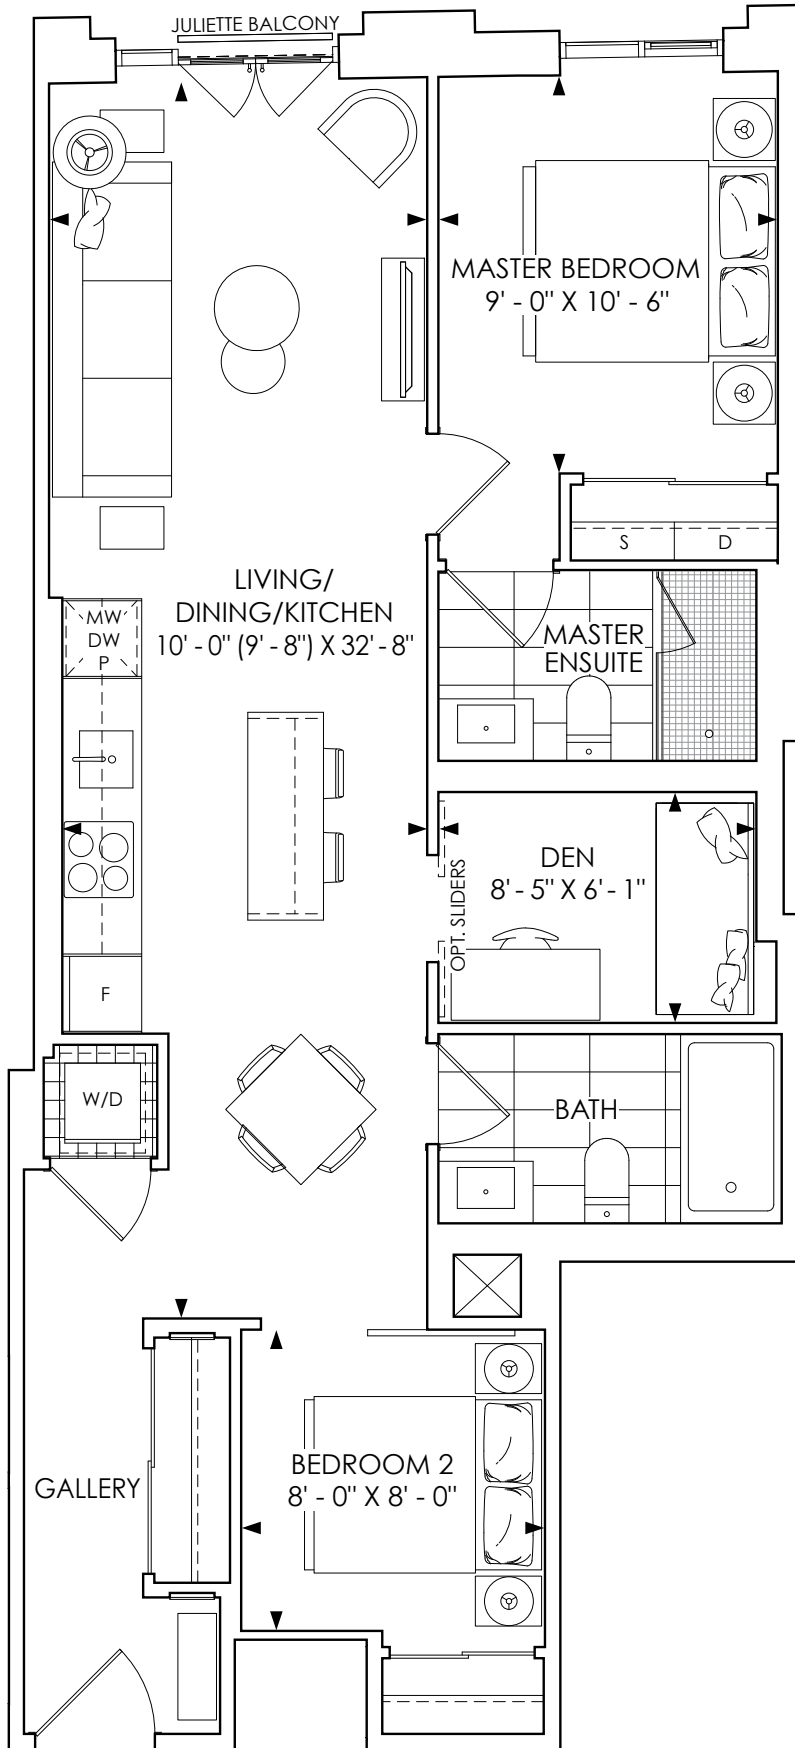

Suite 835

2 Bedroom + 2 Bath

835 sq. ft.

All plans, dimensions and specifications are subject to change without notice. Actual usable floor space may vary from the stated floor area. Column locations, window locations and size may vary and are subject to change without notice. Renderings are artists concept and will change if required by site conditions. Plans, specifications and materials are subject to availability, substitution, modification without notice at sole discretion of Minto Communities Inc. E. & O.E. 05/20