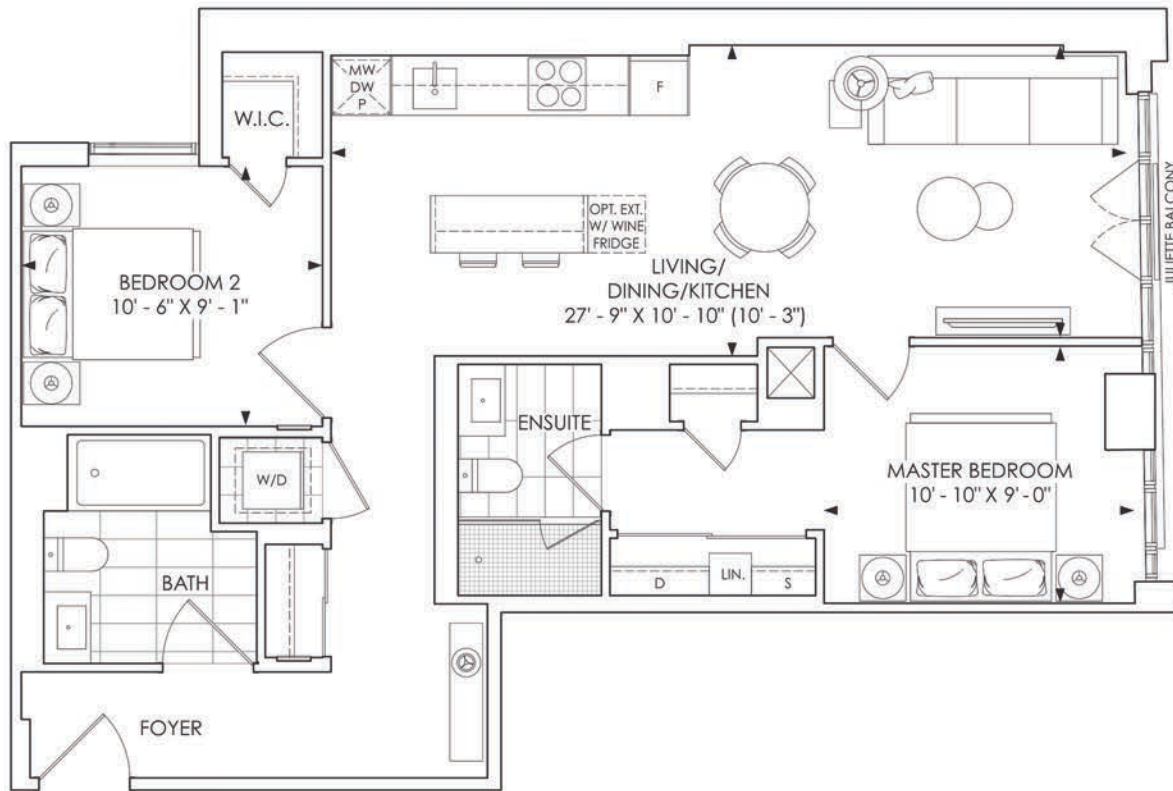

920

2 BEDROOM + 2 BATH

TOTAL LIVING - 920 SQ. FT.

All plans, dimensions and specifications are subject to change without notice. Actual usable floor space may vary from the stated floor area. Column locations, window locations and sizes may vary and are subject to change without notice. Furniture not included. Wainscoting, crown moulding, herringbone floors and some of the tile options are at an additional cost. Renderings are artist's concept only. E. & O. E.