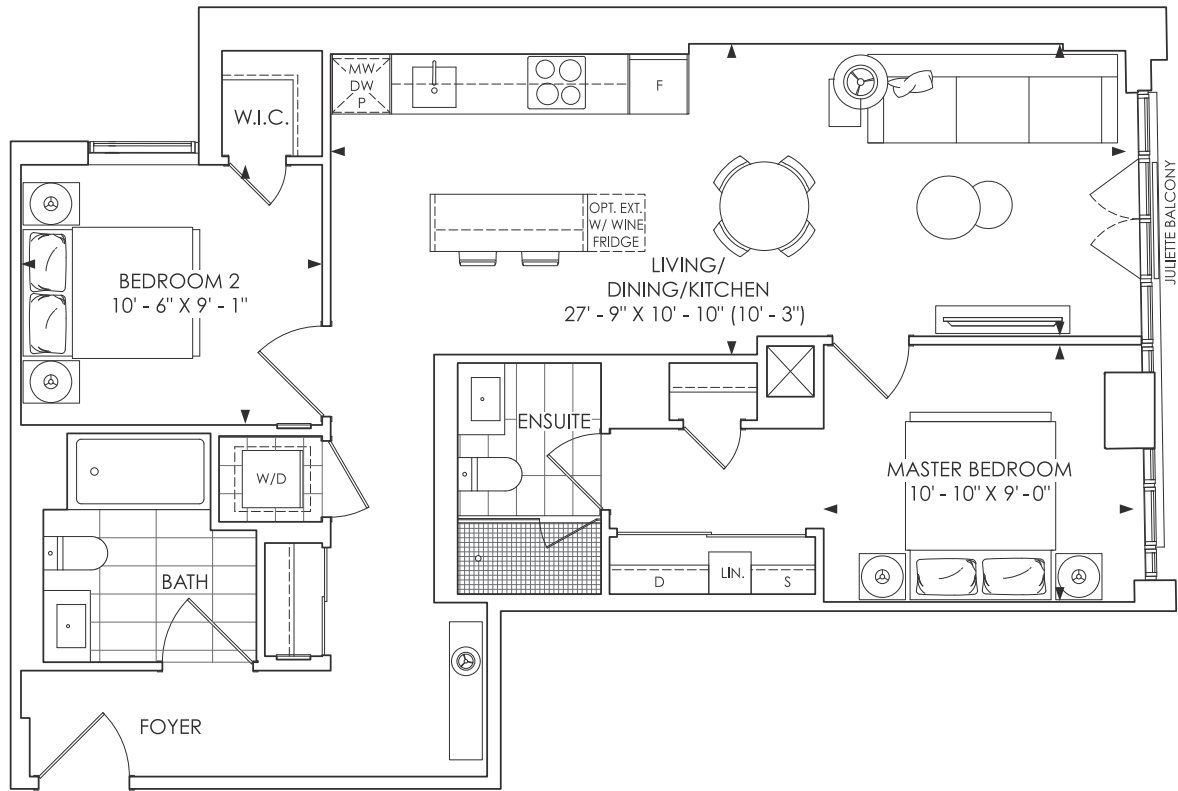

920

2 BEDROOM + 2 BATH

TOTAL LIVING - 920 SQ. FT.

All plans, dimensions and specifications are subject to change without notice. Actual usable floor space may vary from the stated floor area. Column locations, window locations and sizes may vary and are subject to change without notice. Furniture not included. Wainscoting, crown moulding, herringbone floors and some of the tile options are at an additional cost. Renderings are artist's concept only. E. & O. E.