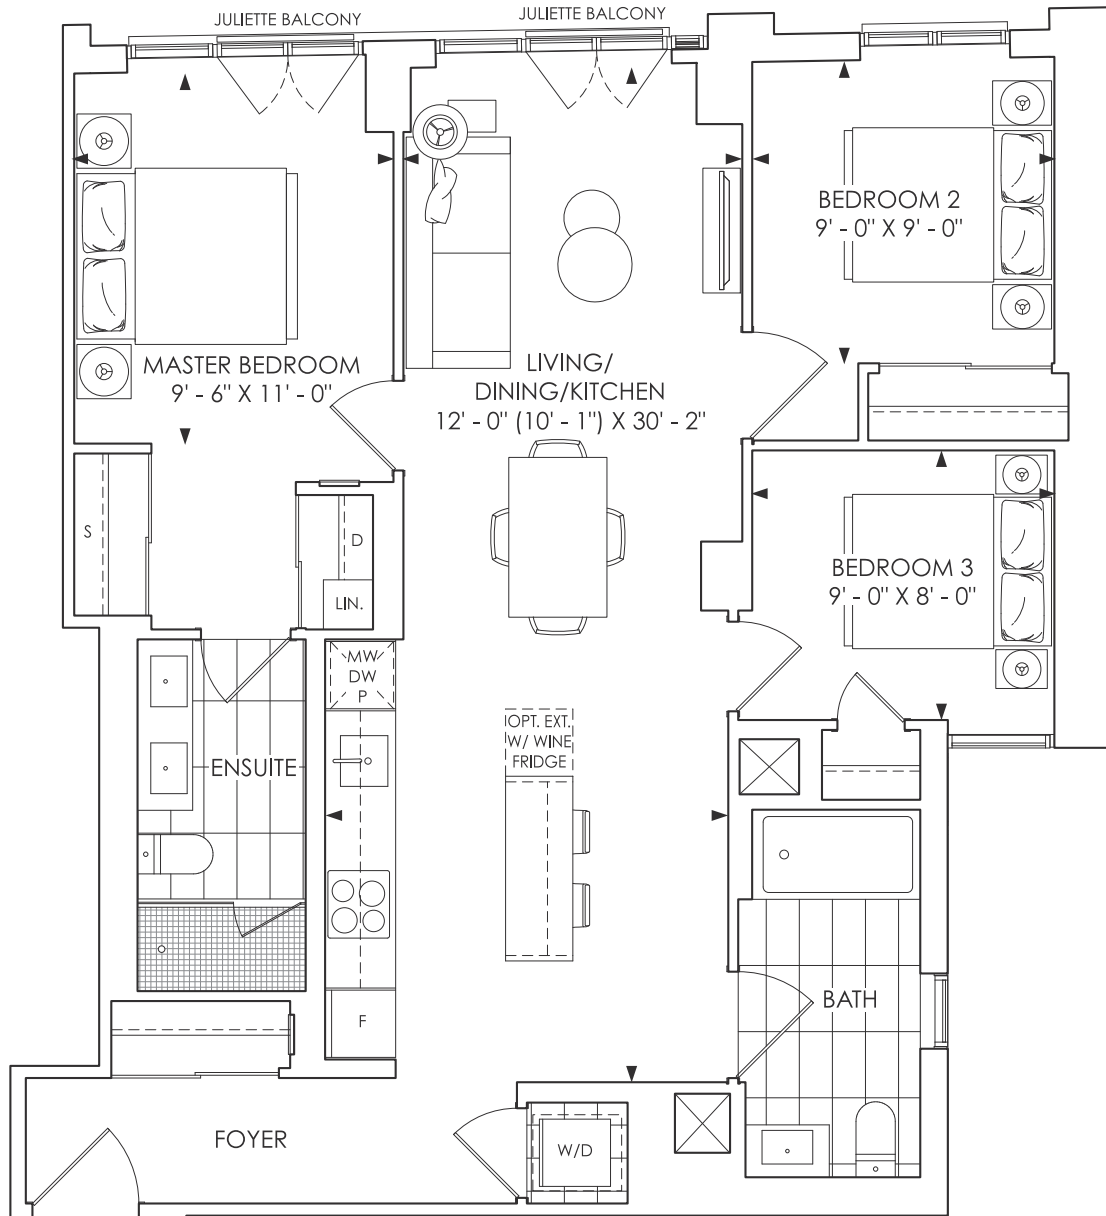

1023

3 BEDROOM + 2 BATH

TOTAL LIVING - 1023 SQ. FT.

All plans, dimensions and specifications are subject to change without notice. Actual usable floor space may vary from the stated floor area. Column locations, window locations and sizes may vary and are subject to change without notice. Furniture not included. Wainscoting, crown moulding, herringbone floors and some of the tile options are at an additional cost. Renderings are artist's concept only. E. & O. E.