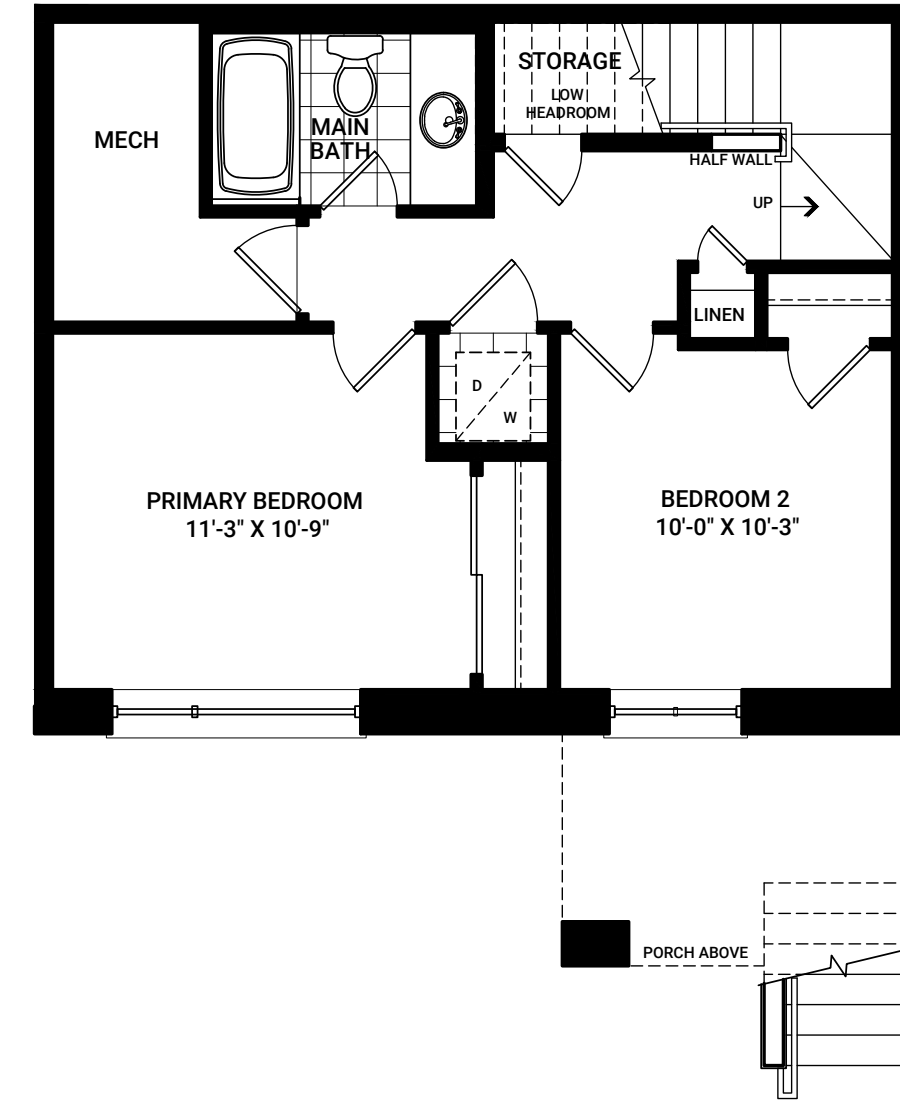

LIVE LEVEL

SLEEP LEVEL

FLEX PLANS

OPTIONAL 3 PIECE BATHROOM