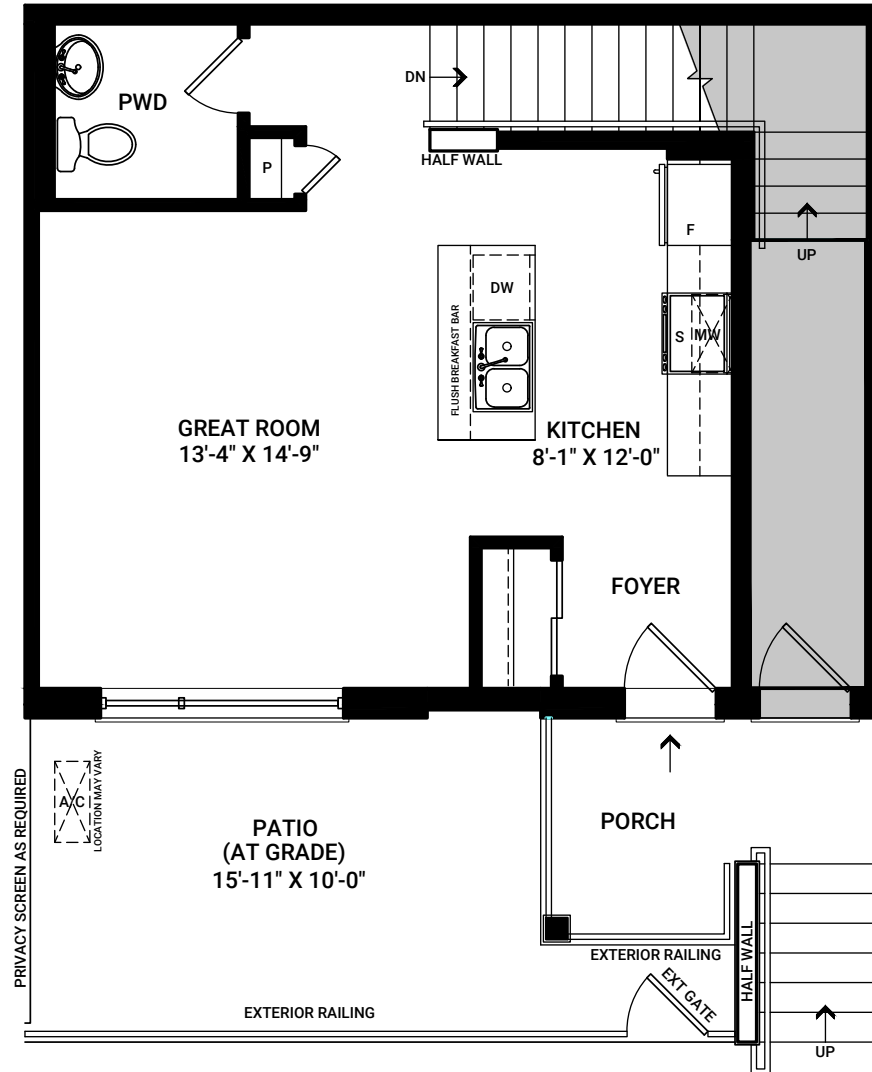

LIVE LEVEL

SLEEP LEVEL

FLEX PLANS

OPTIONAL 3 PIECE BATHROOM