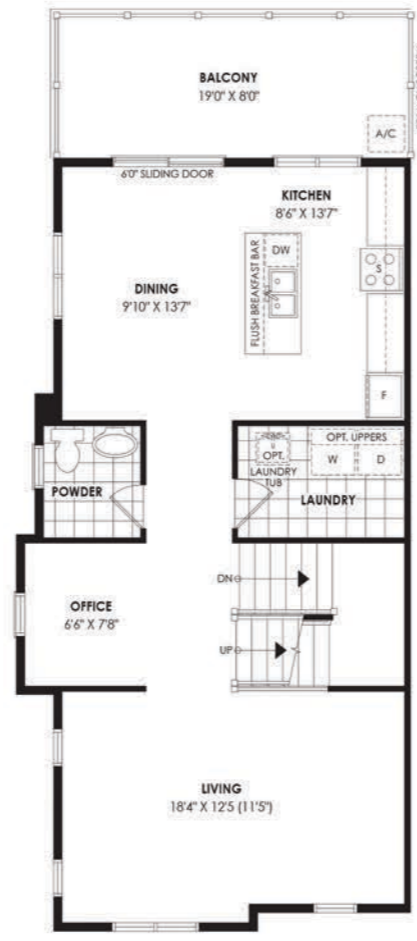

# Laurel Corner

3 Bedrooms | 2 Baths + Powder Room

ELEVATION A 2,079 SQ.FT.

ELEVATION B 2,079 SQ.FT.

GROUND FLOOR

OPT. GROUND FLOOR  
Flex Plan Option  
Available at Decor Centre

SECOND FLOOR

THIRD FLOOR

BASEMENT PLAN