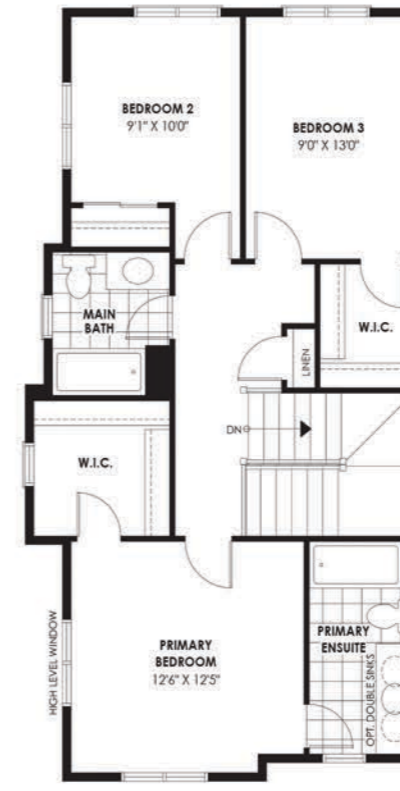

# Laurel Corner

3 Bedrooms | 2 Baths + Powder Room

ELEVATION A 2,079 SQ.FT.

ELEVATION B 2,079 SQ.FT.

GROUND FLOOR

OPT. GROUND FLOOR  
Flex Plan Option  
Available at Decor Centre

SECOND FLOOR

THIRD FLOOR

BASEMENT PLAN