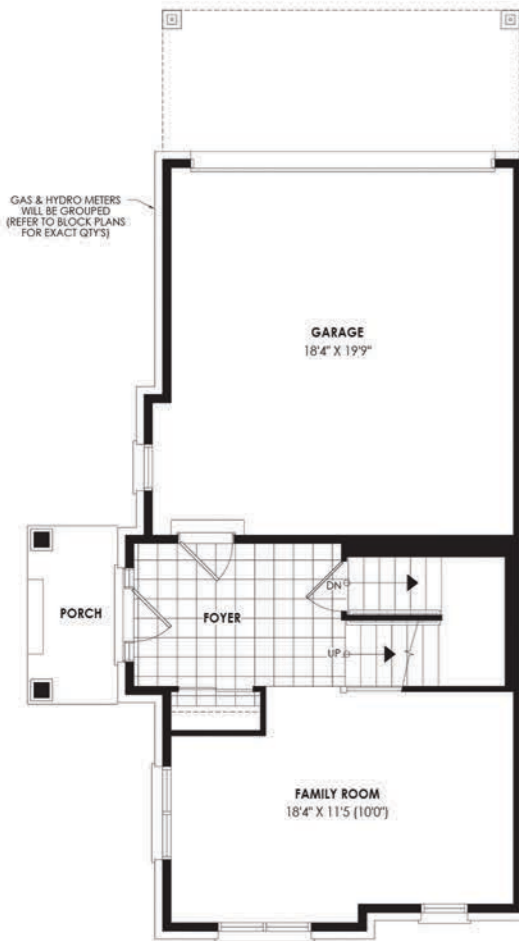

# Laurel Corner

3 Bedrooms | 2 Baths + Powder Room

ELEVATION A 2,079 SQ.FT.

ELEVATION B 2,079 SQ.FT.

GROUND FLOOR

OPT. GROUND FLOOR  
Flex Plan Option  
Available at Decor Centre

SECOND FLOOR

THIRD FLOOR

BASEMENT PLAN