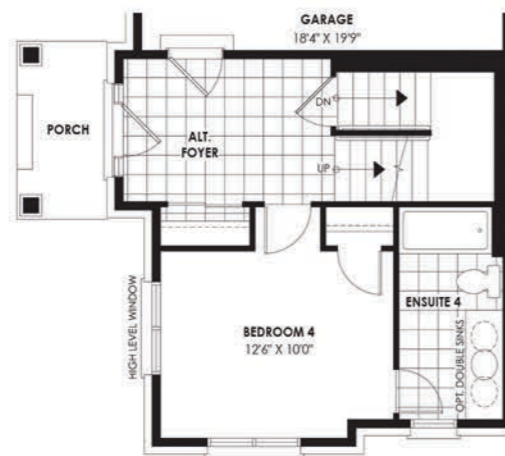

# Laurel Corner

3 Bedrooms | 2 Baths + Powder Room

ELEVATION A 2,079 SQ.FT.

ELEVATION B 2,079 SQ.FT.

GROUND FLOOR

OPT. GROUND FLOOR  
Flex Plan Option  
Available at Decor Centre

SECOND FLOOR

THIRD FLOOR

BASEMENT PLAN