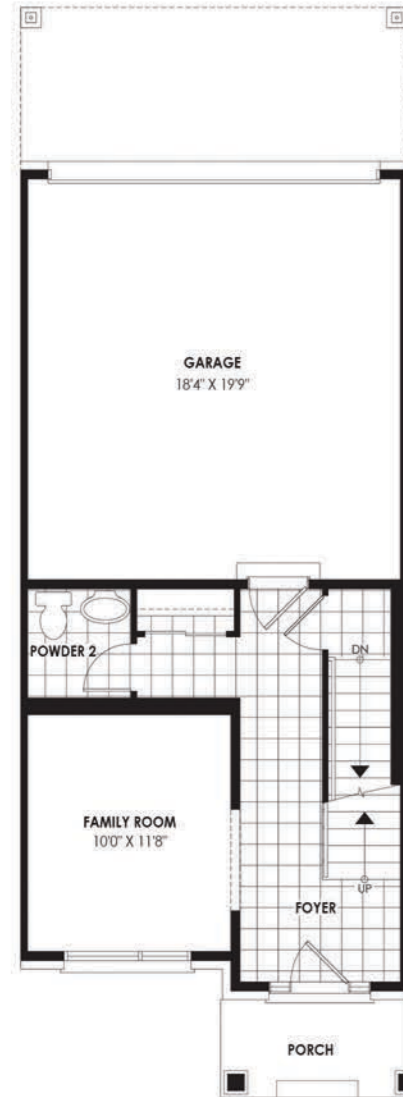

Laurel 2

3 Bedrooms | 2 Baths + 2 Powder Rooms

ELEVATION A 1,886 SQ.FT.

ELEVATION B 1,891 SQ.FT.

GROUND FLOOR

OPT. GROUND FLOOR
Flex Plan Option
Available at Decor Centre

SECOND FLOOR

THIRD FLOOR

BASEMENT PLAN