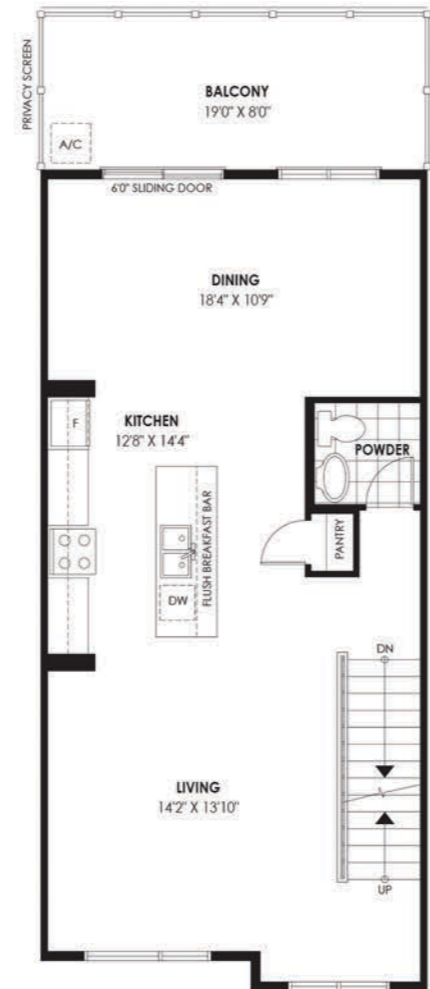

Laurel 2

3 Bedrooms | 2 Baths + 2 Powder Rooms

ELEVATION A 1,886 SQ.FT.

ELEVATION B 1,891 SQ.FT.

GROUND FLOOR

OPT. GROUND FLOOR
Flex Plan Option
Available at Decor Centre

SECOND FLOOR

THIRD FLOOR

BASEMENT PLAN