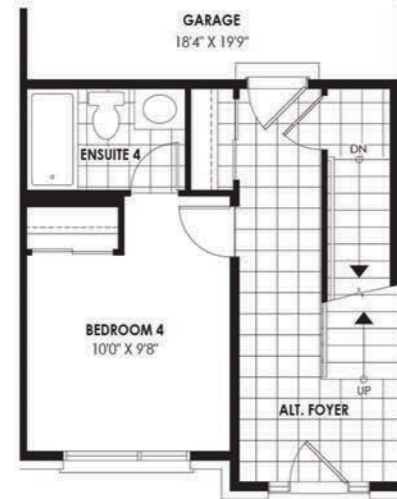

Laurel 2

3 Bedrooms | 2 Baths + 2 Powder Rooms

ELEVATION A 1,886 SQ.FT.

ELEVATION B 1,891 SQ.FT.

GROUND FLOOR

OPT. GROUND FLOOR
Flex Plan Option
Available at Decor Centre

SECOND FLOOR

THIRD FLOOR

BASEMENT PLAN