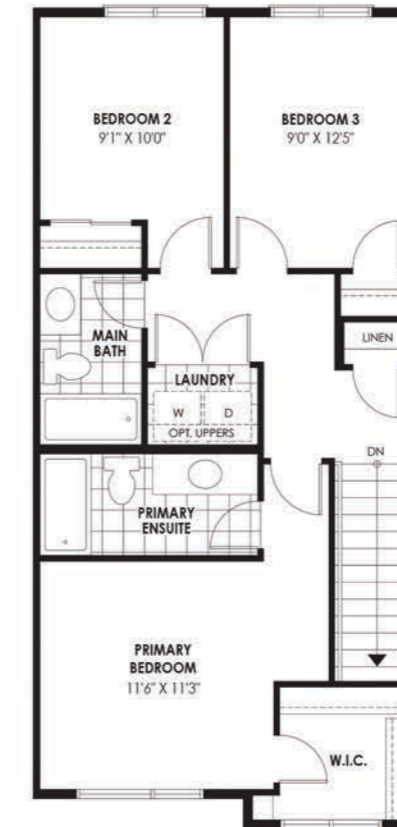

Laurel 2

3 Bedrooms | 2 Baths + 2 Powder Rooms

ELEVATION A 1,886 SQ.FT.

ELEVATION B 1,891 SQ.FT.

GROUND FLOOR

OPT. GROUND FLOOR
Flex Plan Option
Available at Decor Centre

SECOND FLOOR

THIRD FLOOR

BASEMENT PLAN