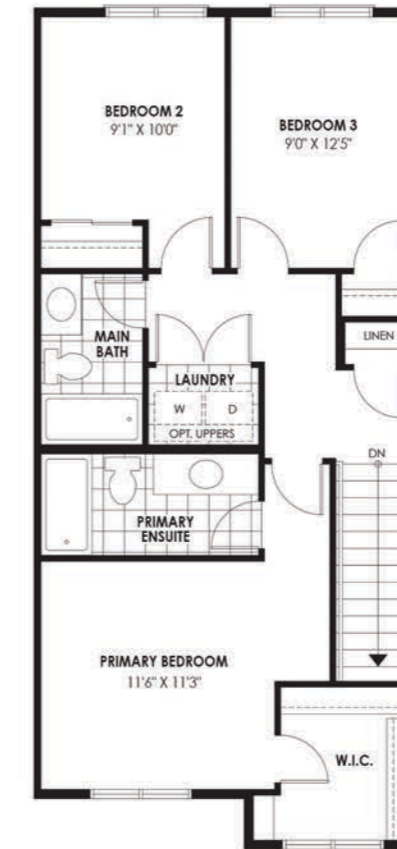

Laurel 3

3 Bedrooms | 2 Baths + 2 Powder Rooms

ELEVATION A 1,913 SQ.FT.

ELEVATION B 1,918 SQ.FT.

GROUND FLOOR

OPT. GROUND FLOOR
Flex Plan Option
Available at Decor Centre

SECOND FLOOR

THIRD FLOOR

BASEMENT PLAN