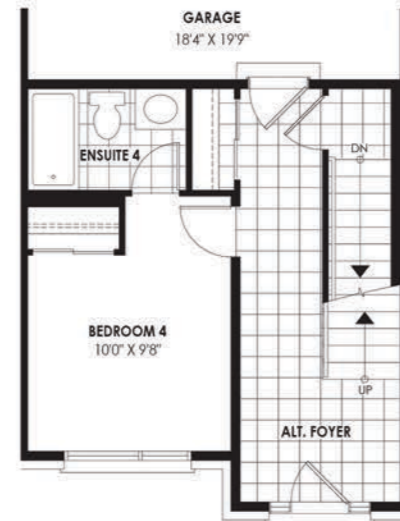

Laurel 3

3 Bedrooms | 2 Baths + 2 Powder Rooms

ELEVATION A 1,913 SQ.FT.

ELEVATION B 1,918 SQ.FT.

GROUND FLOOR

OPT. GROUND FLOOR
Flex Plan Option
Available at Decor Centre

SECOND FLOOR

THIRD FLOOR

BASEMENT PLAN