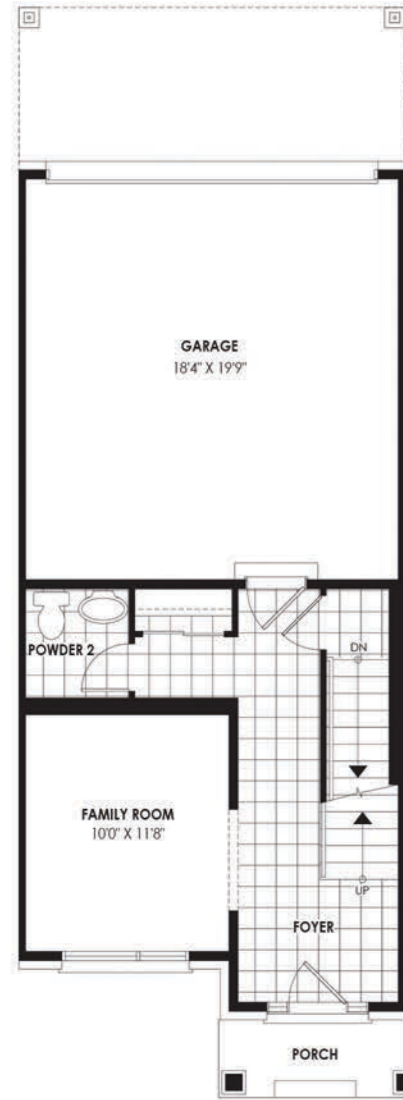

Laurel 3

3 Bedrooms | 2 Baths + 2 Powder Rooms

ELEVATION A 1,913 SQ.FT.

ELEVATION B 1,918 SQ.FT.

GROUND FLOOR

OPT. GROUND FLOOR
Flex Plan Option
Available at Decor Centre

SECOND FLOOR

THIRD FLOOR

BASEMENT PLAN