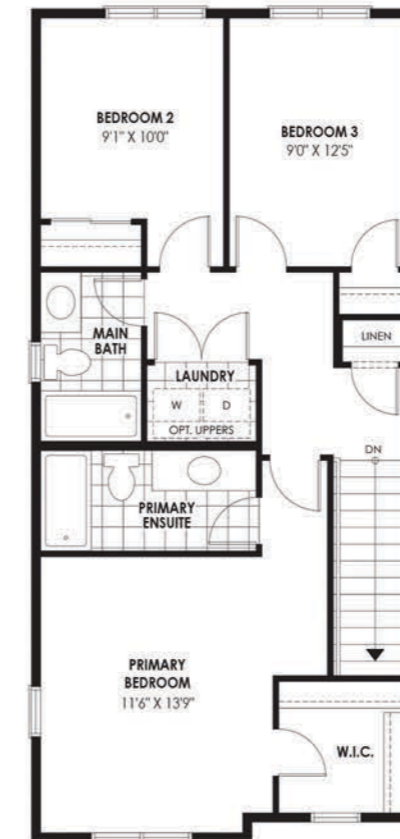

Laurel 4 End

3 Bedrooms | 2 Baths + 2 Powder Rooms

ELEVATION A 1,997 SQ.FT.

ELEVATION B 1,997 SQ.FT.

GROUND FLOOR

OPT. GROUND FLOOR
Flex Plan Option
Available at Decor Centre

SECOND FLOOR

THIRD FLOOR

BASEMENT PLAN