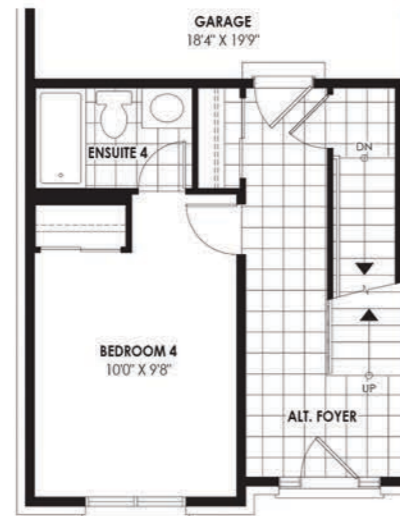

Laurel 4 End

3 Bedrooms | 2 Baths + 2 Powder Rooms

ELEVATION A 1,997 SQ.FT.

ELEVATION B 1,997 SQ.FT.

GROUND FLOOR

OPT. GROUND FLOOR
Flex Plan Option
Available at Decor Centre

SECOND FLOOR

THIRD FLOOR

BASEMENT PLAN