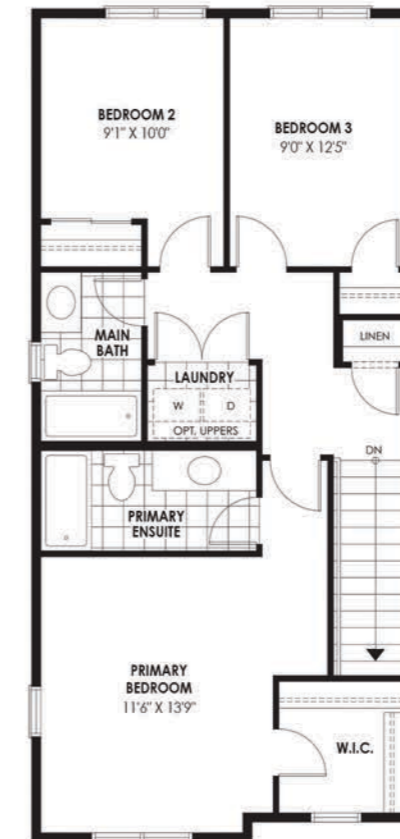

# Laurel 5 End

3 Bedrooms | 2 Baths + 2 Powder Rooms

ELEVATION A 2,000 SQ.FT.

ELEVATION B 2,000 SQ.FT.

GROUND FLOOR

OPT. GROUND FLOOR  
Flex Plan Option  
Available at Decor Centre

SECOND FLOOR

THIRD FLOOR

BASEMENT PLAN