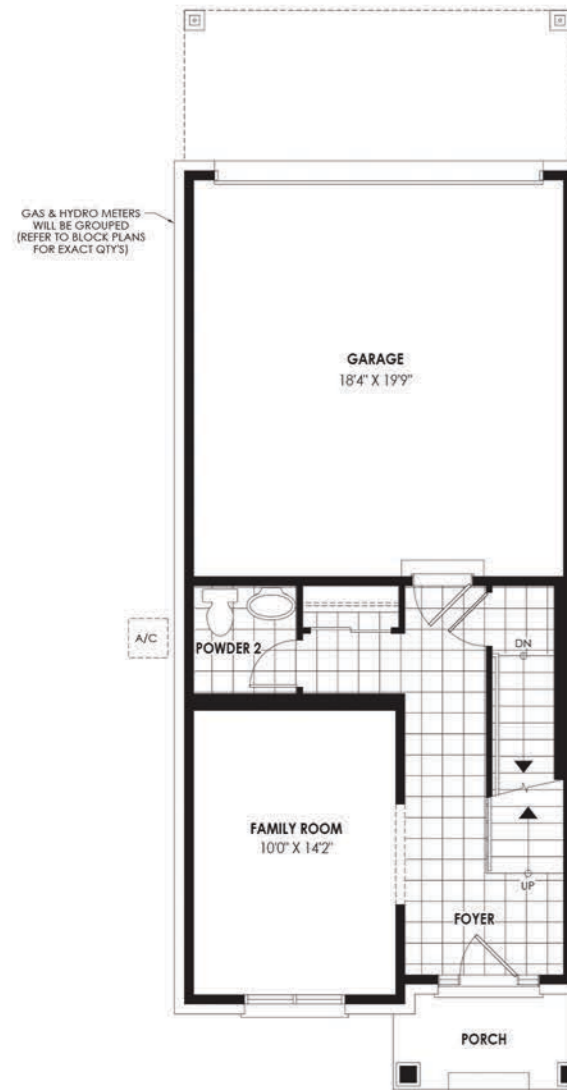

# Laurel 5 End

3 Bedrooms | 2 Baths + 2 Powder Rooms

ELEVATION A 2,000 SQ.FT.

ELEVATION B 2,000 SQ.FT.

GROUND FLOOR

OPT. GROUND FLOOR  
Flex Plan Option  
Available at Decor Centre

SECOND FLOOR

THIRD FLOOR

BASEMENT PLAN