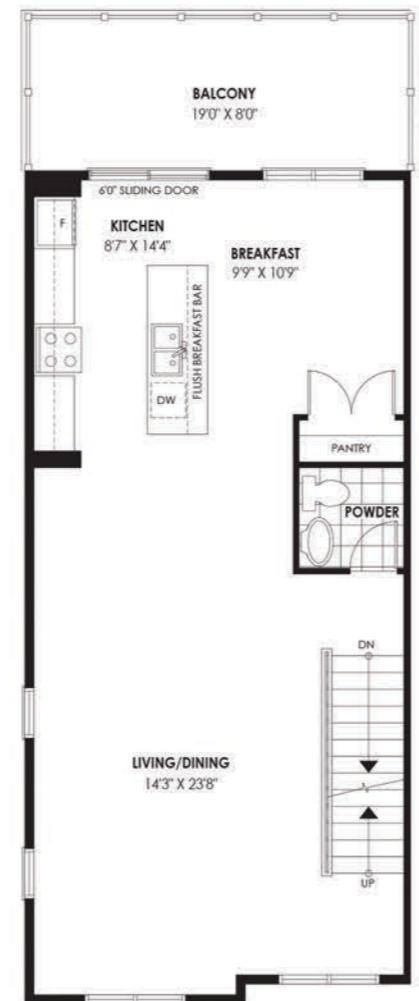

# Laurel 5 End

3 Bedrooms | 2 Baths + 2 Powder Rooms

ELEVATION A 2,000 SQ.FT.

ELEVATION B 2,000 SQ.FT.

GROUND FLOOR

OPT. GROUND FLOOR  
Flex Plan Option  
Available at Decor Centre

SECOND FLOOR

THIRD FLOOR

BASEMENT PLAN