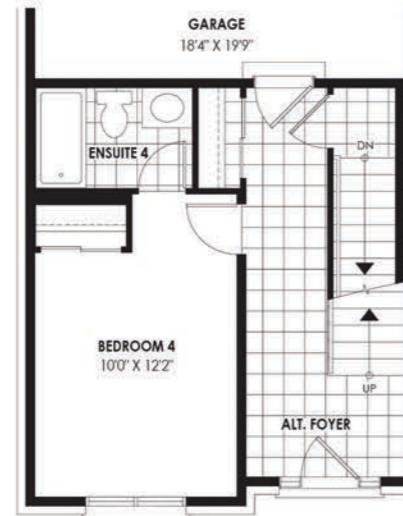

# Laurel 5 End

3 Bedrooms | 2 Baths + 2 Powder Rooms

ELEVATION A 2,000 SQ.FT.

ELEVATION B 2,000 SQ.FT.

GROUND FLOOR

OPT. GROUND FLOOR  
Flex Plan Option  
Available at Decor Centre

SECOND FLOOR

THIRD FLOOR

BASEMENT PLAN