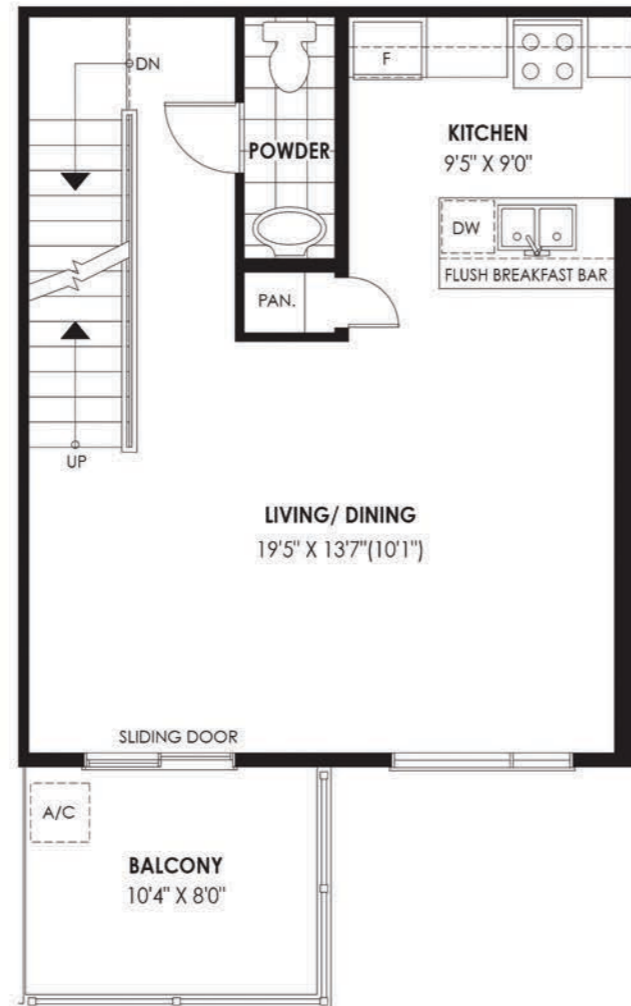

# Pine 1

2 Bedrooms | 1 Bath + Powder Room

ELEVATION A 1,349 SQ.FT.

ELEVATION B 1,357 SQ.FT.

GROUND FLOOR

SECOND FLOOR

THIRD FLOOR

OPT. THIRD FLOOR PLAN ELEV.  
Flex Plan Option  
Available at Decor Centre