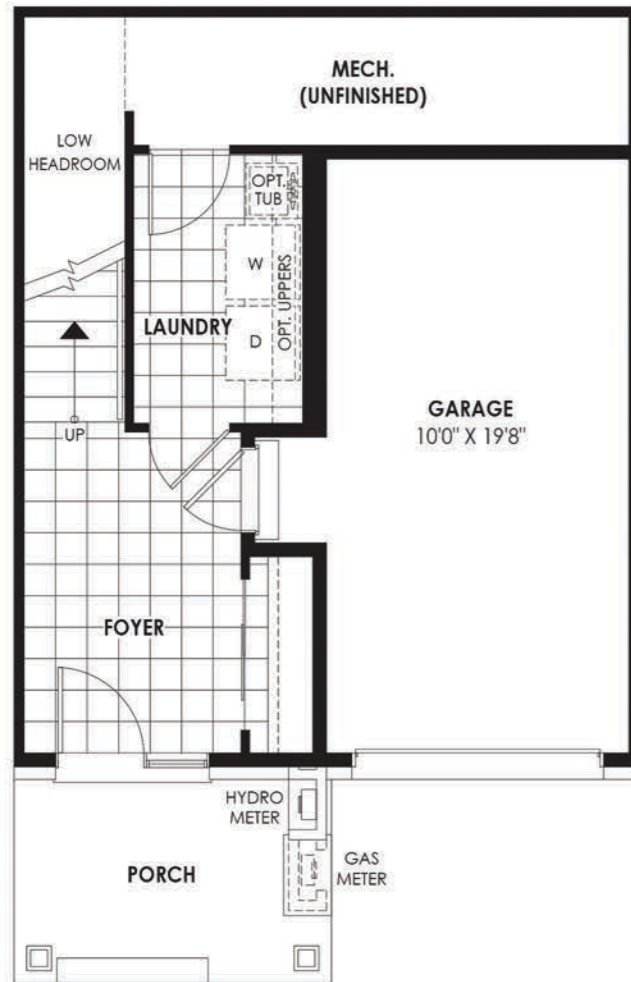

# Pine 1

2 Bedrooms | 1 Bath + Powder Room

ELEVATION A 1,349 SQ.FT.

ELEVATION B 1,357 SQ.FT.

GROUND FLOOR

SECOND FLOOR

THIRD FLOOR

OPT. THIRD FLOOR PLAN ELEV.  
Flex Plan Option  
Available at Decor Centre