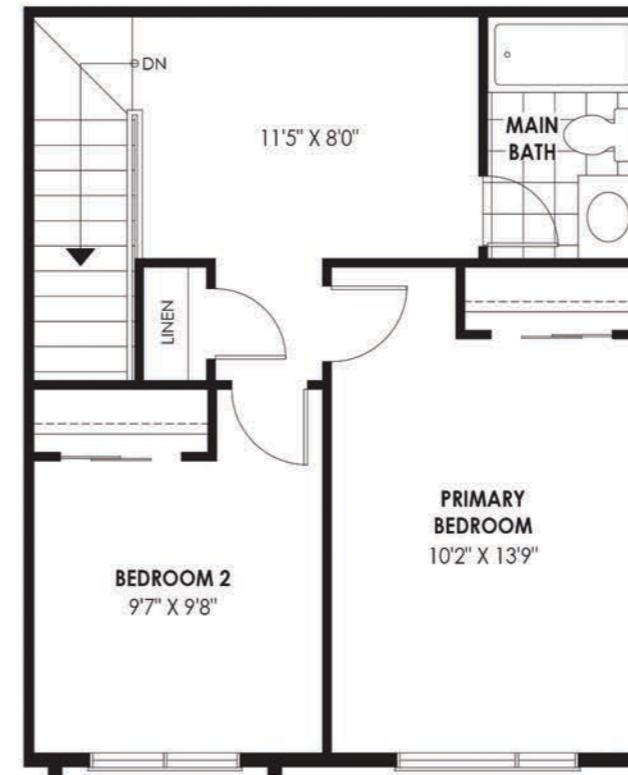

# Pine 1

2 Bedrooms | 1 Bath + Powder Room

ELEVATION A 1,349 SQ.FT.

ELEVATION B 1,357 SQ.FT.

GROUND FLOOR

SECOND FLOOR

THIRD FLOOR

OPT. THIRD FLOOR PLAN ELEV.  
Flex Plan Option  
Available at Decor Centre