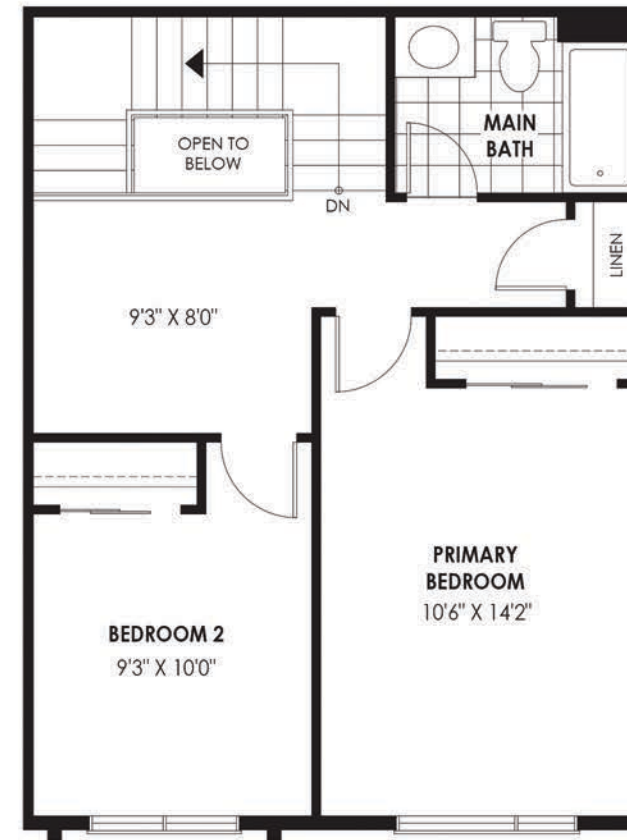

Pine 2

2 Bedrooms | 1 Bath + Powder Room

ELEVATION A 1,466 SQ.FT.

ELEVATION B 1,474 SQ.FT.

GROUND FLOOR

SECOND FLOOR

THIRD FLOOR

OPT. THIRD FLOOR PLAN ELEV.
Flex Plan Option
Available at Decor Centre