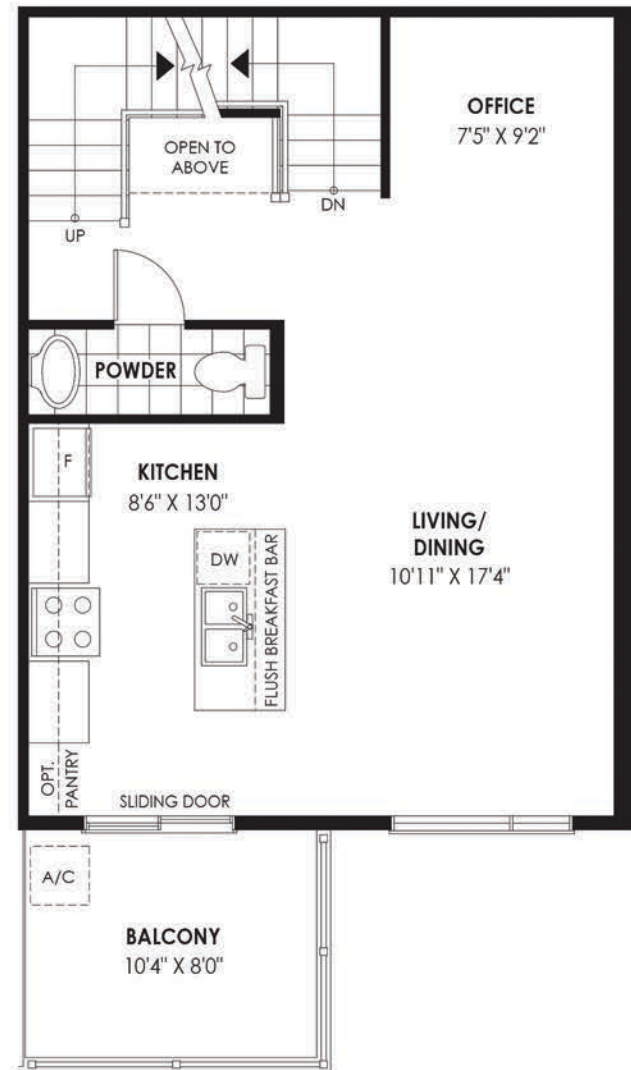

Pine 2

2 Bedrooms | 1 Bath + Powder Room

ELEVATION A 1,466 SQ.FT.

ELEVATION B 1,474 SQ.FT.

GROUND FLOOR

SECOND FLOOR

THIRD FLOOR

OPT. THIRD FLOOR PLAN ELEV.
Flex Plan Option
Available at Decor Centre