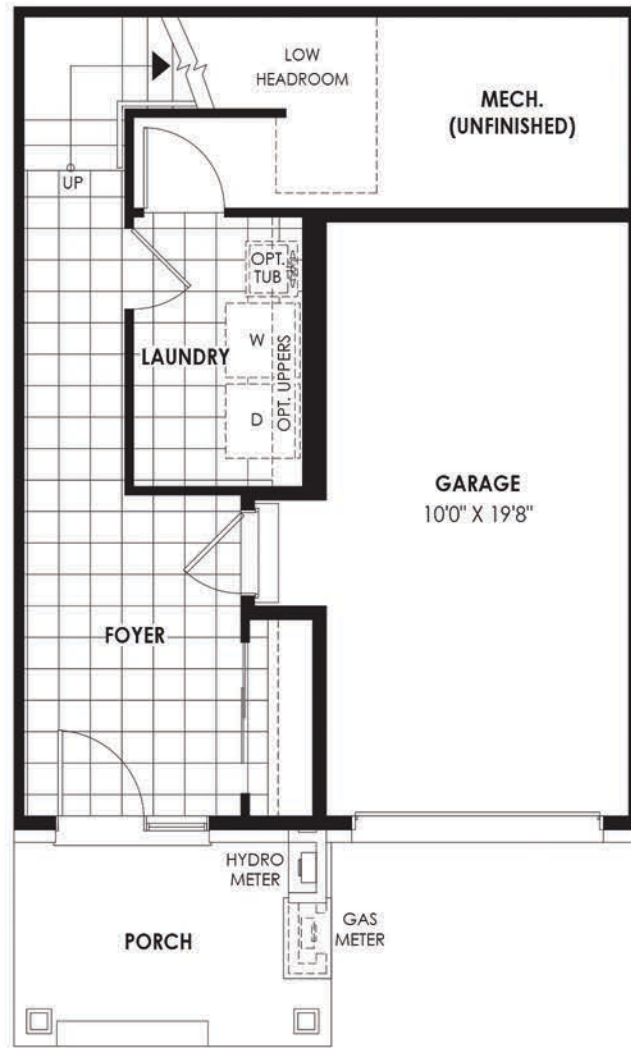

Pine 2

2 Bedrooms | 1 Bath + Powder Room

ELEVATION A 1,466 SQ.FT.

ELEVATION B 1,474 SQ.FT.

GROUND FLOOR

SECOND FLOOR

THIRD FLOOR

OPT. THIRD FLOOR PLAN ELEV.
Flex Plan Option
Available at Decor Centre