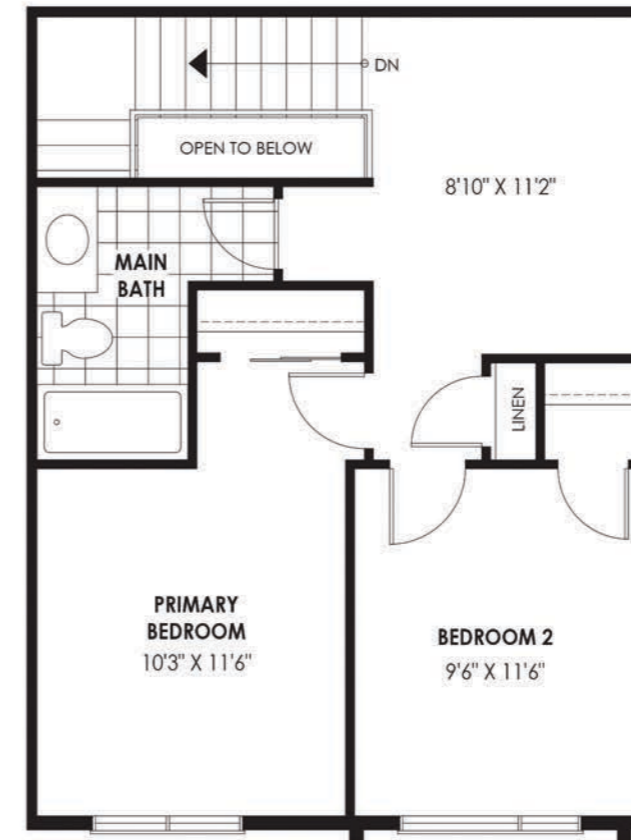

Pine 3

2 Bedrooms | 1 Bath + Powder Room

ELEVATION A 1,463 SQ.FT.

ELEVATION B 1,471 SQ.FT.

GROUND FLOOR

SECOND FLOOR

THIRD FLOOR

OPT. THIRD FLOOR PLAN ELEV.
Flex Plan Option
Available at Decor Centre