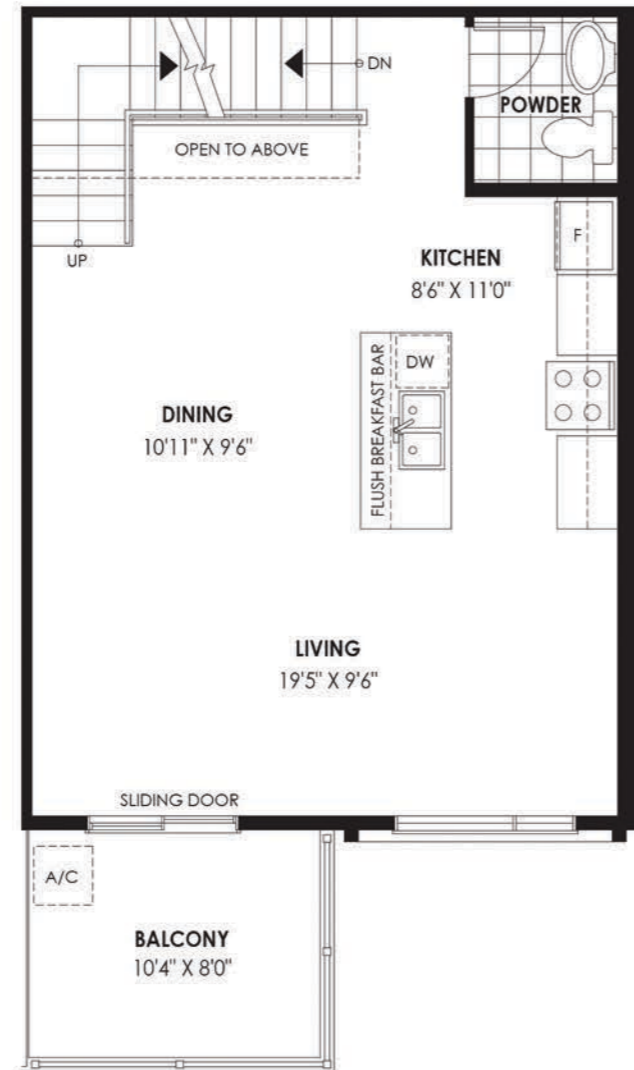

Pine 3

2 Bedrooms | 1 Bath + Powder Room

ELEVATION A 1,463 SQ.FT.

ELEVATION B 1,471 SQ.FT.

GROUND FLOOR

SECOND FLOOR

THIRD FLOOR

OPT. THIRD FLOOR PLAN ELEV.
Flex Plan Option
Available at Decor Centre