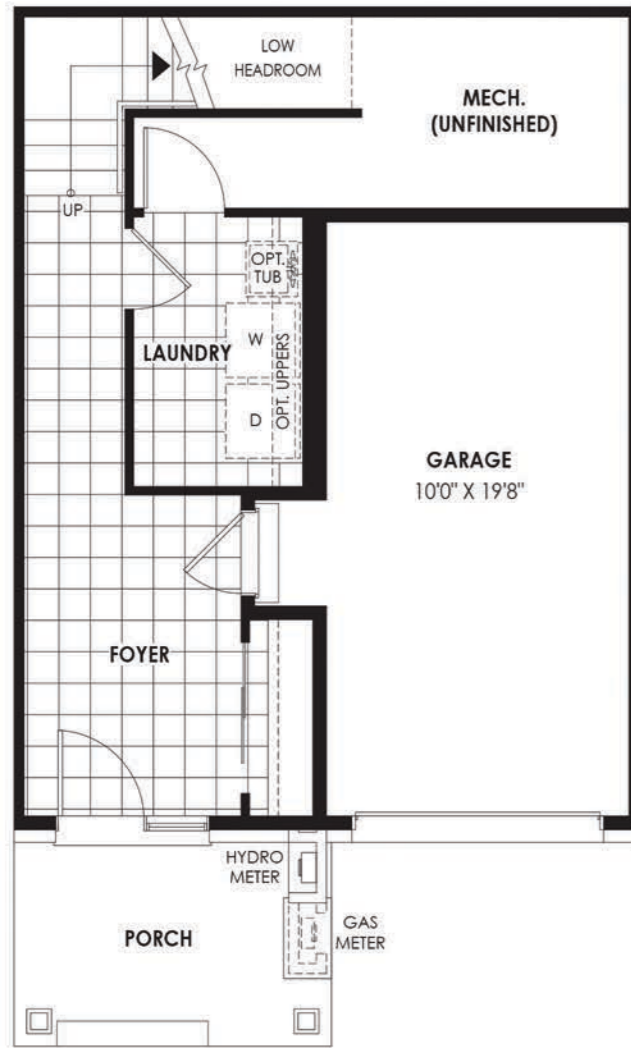

Pine 3

2 Bedrooms | 1 Bath + Powder Room

ELEVATION A 1,463 SQ.FT.

ELEVATION B 1,471 SQ.FT.

GROUND FLOOR

SECOND FLOOR

THIRD FLOOR

OPT. THIRD FLOOR PLAN ELEV.
Flex Plan Option
Available at Decor Centre