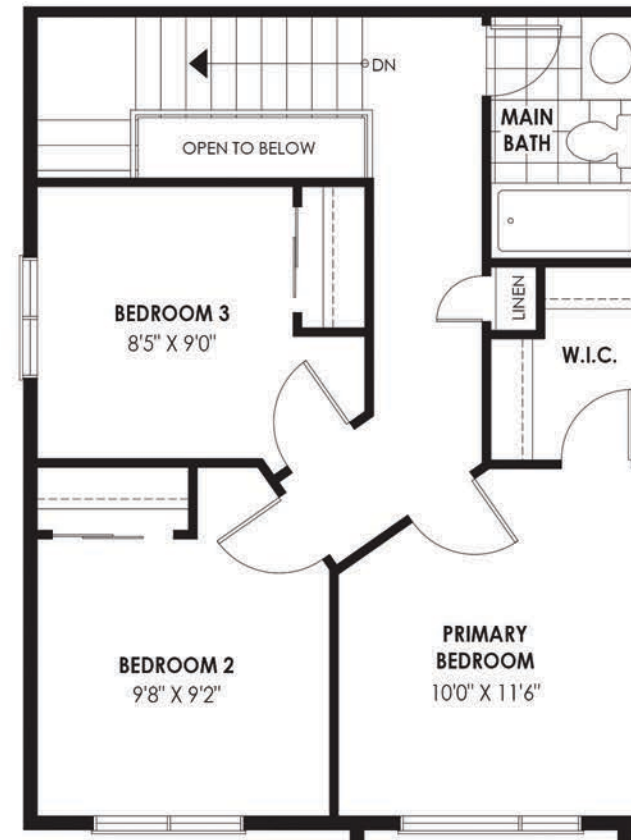

# Pine 4 End

3 Bedrooms | 1 Bath + Powder Room

ELEVATION A 1,484 SQ.FT.

ELEVATION B 1,495 SQ.FT.

GROUND FLOOR

SECOND FLOOR

THIRD FLOOR

OPT. THIRD FLOOR PLAN ELEV.  
Flex Plan Option  
Available at Decor Centre