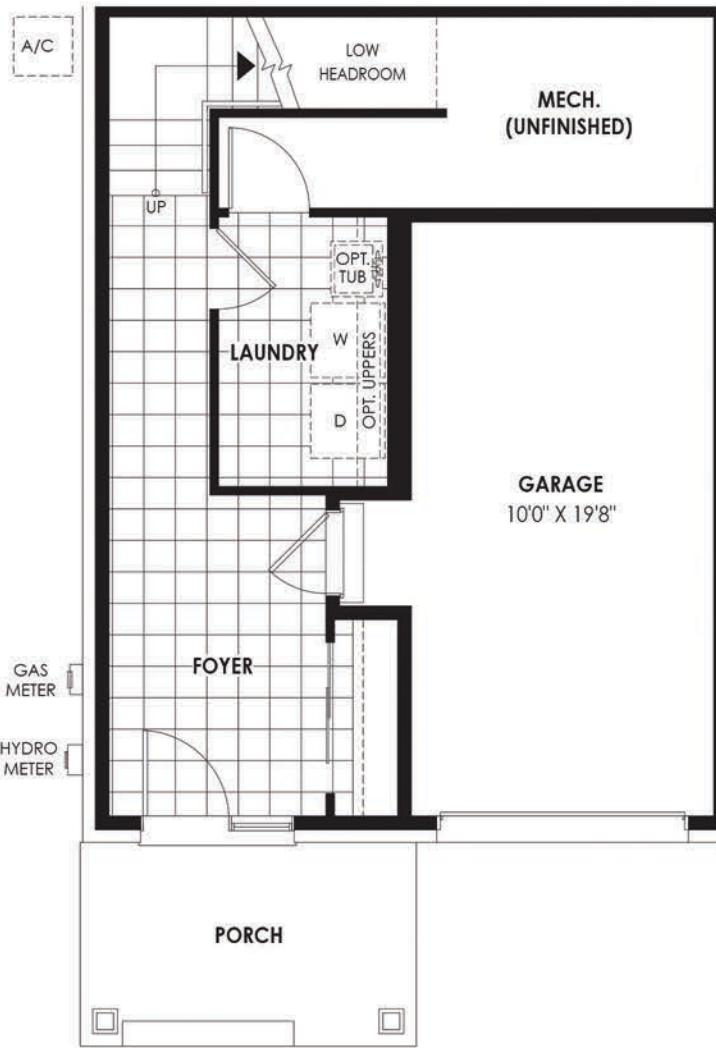

# Pine 4 End

3 Bedrooms | 1 Bath + Powder Room

ELEVATION A 1,484 SQ.FT.

ELEVATION B 1,495 SQ.FT.

GROUND FLOOR

SECOND FLOOR

THIRD FLOOR

OPT. THIRD FLOOR PLAN ELEV.  
Flex Plan Option  
Available at Decor Centre