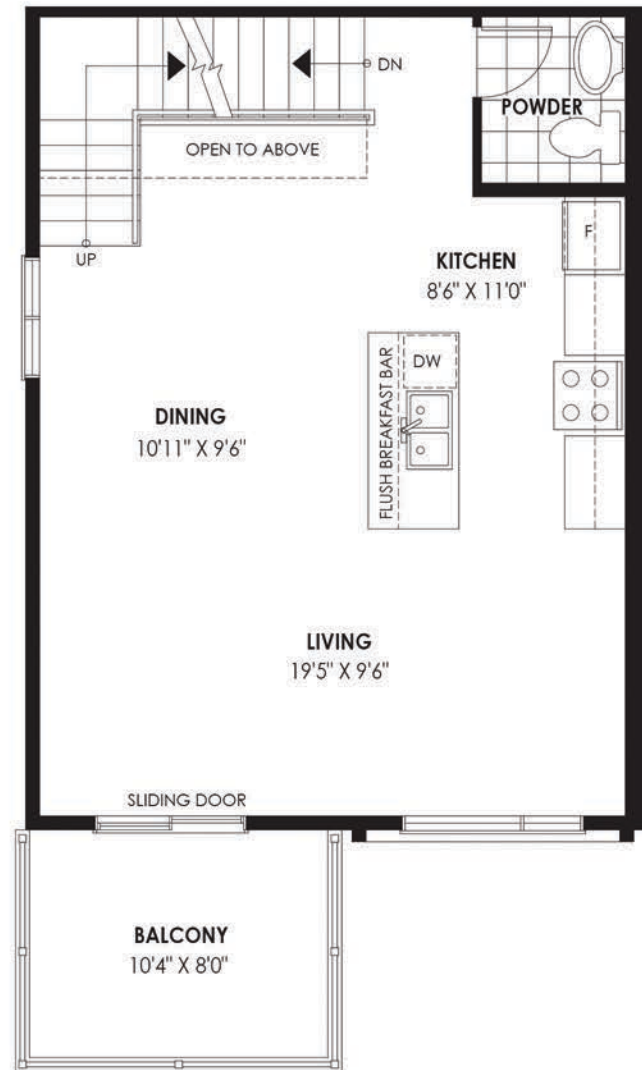

# Pine 4 End

3 Bedrooms | 1 Bath + Powder Room

ELEVATION A 1,484 SQ.FT.

ELEVATION B 1,495 SQ.FT.

GROUND FLOOR

SECOND FLOOR

THIRD FLOOR

OPT. THIRD FLOOR PLAN ELEV.  
Flex Plan Option  
Available at Decor Centre