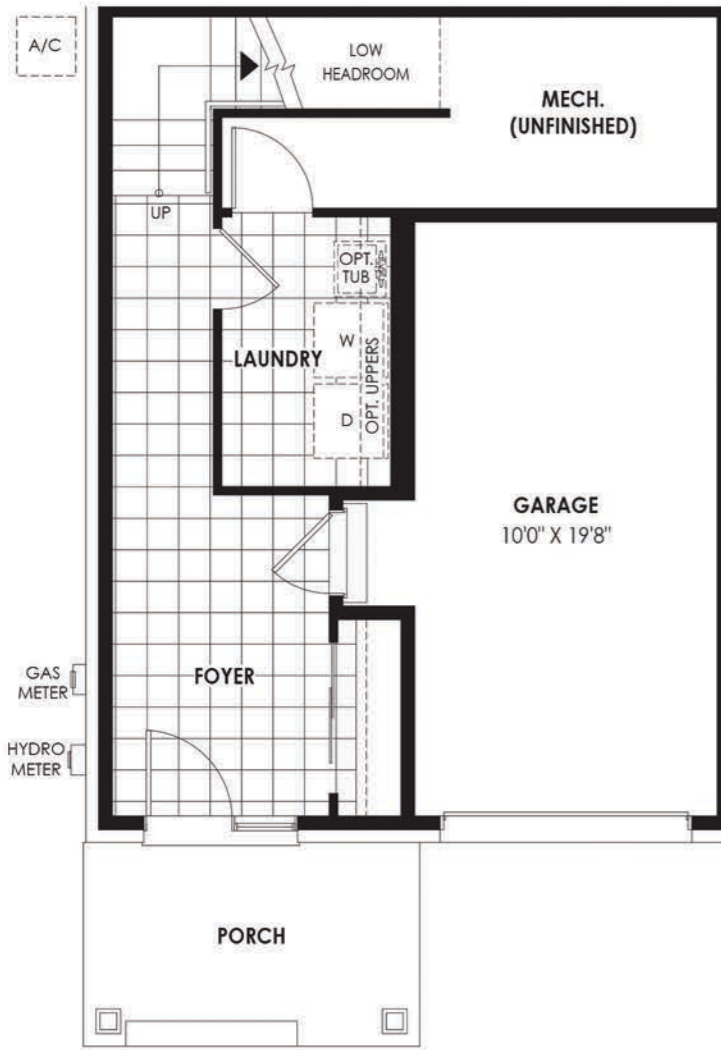

Pine 5 End

2 Bedrooms | 1 Bath + Powder Room

ELEVATION A 1,484 SQ.FT.

ELEVATION B 1,484 SQ.FT.

GROUND FLOOR

SECOND FLOOR

THIRD FLOOR

OPT. THIRD FLOOR PLAN ELEV.
Flex Plan Option
Available at Decor Centre