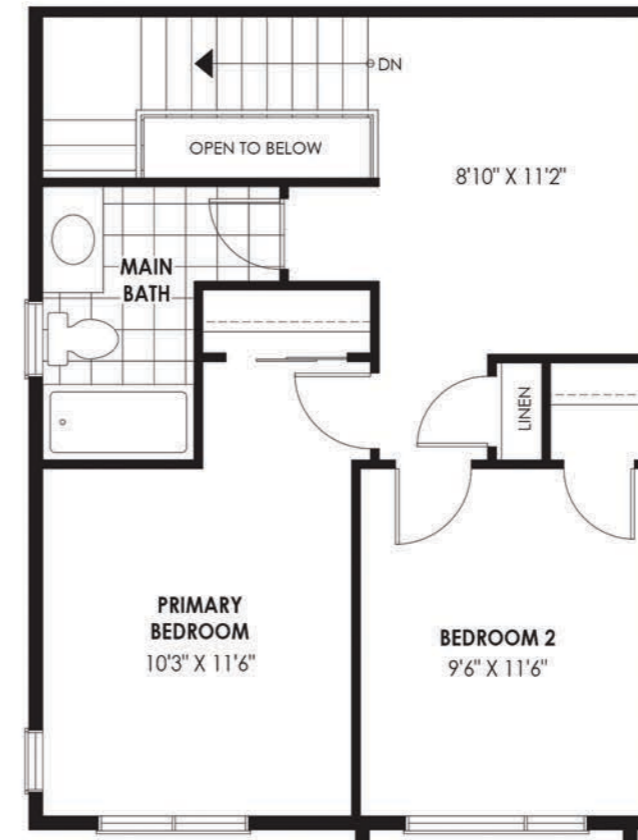

Pine 5 End

2 Bedrooms | 1 Bath + Powder Room

ELEVATION A 1,484 SQ.FT.

ELEVATION B 1,484 SQ.FT.

GROUND FLOOR

SECOND FLOOR

THIRD FLOOR

OPT. THIRD FLOOR PLAN ELEV.
Flex Plan Option
Available at Decor Centre