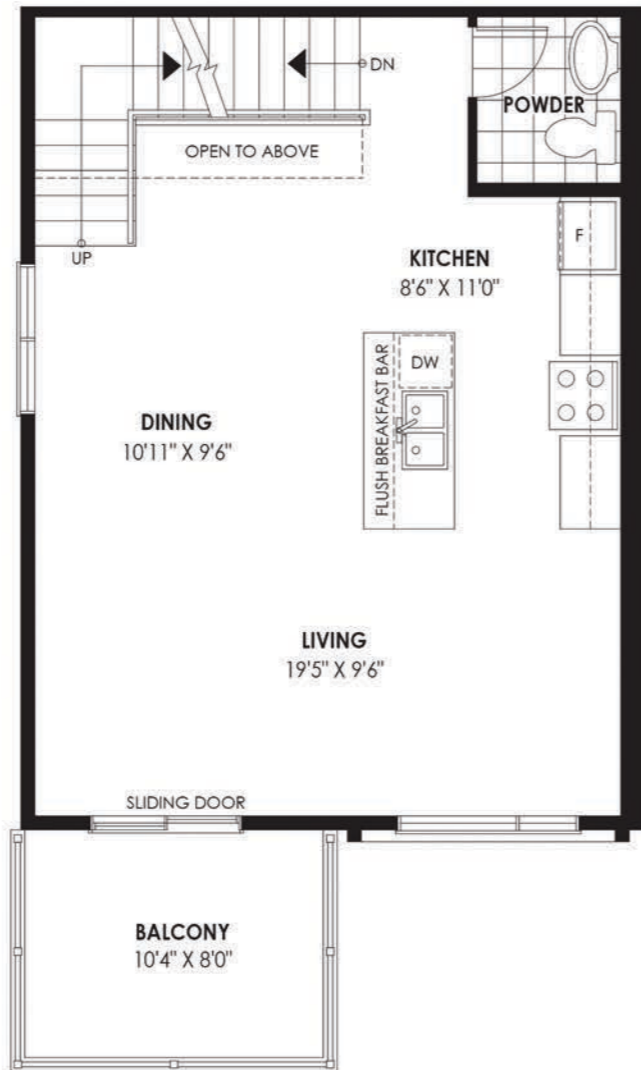

Pine 5 End

2 Bedrooms | 1 Bath + Powder Room

ELEVATION A 1,484 SQ.FT.

ELEVATION B 1,484 SQ.FT.

GROUND FLOOR

SECOND FLOOR

THIRD FLOOR

OPT. THIRD FLOOR PLAN ELEV.
Flex Plan Option
Available at Decor Centre