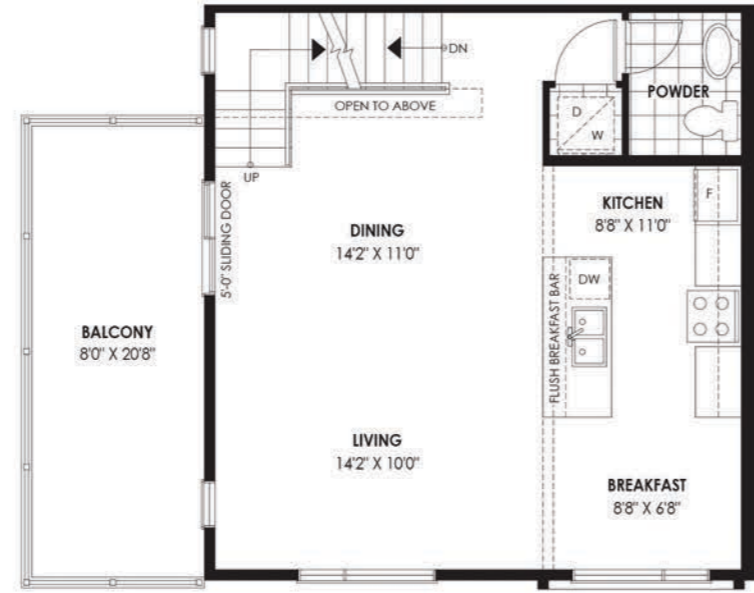

Pine Corner

3 Bedrooms | 1 Bath + Powder Room

ELEVATION A 1,628 SQ.FT.

ELEVATION B 1,628 SQ.FT.

GROUND FLOOR

SECOND FLOOR

THIRD FLOOR

OPT. THIRD FLOOR PLAN ELEV.
Flex Plan Option
Available at Decor Centre