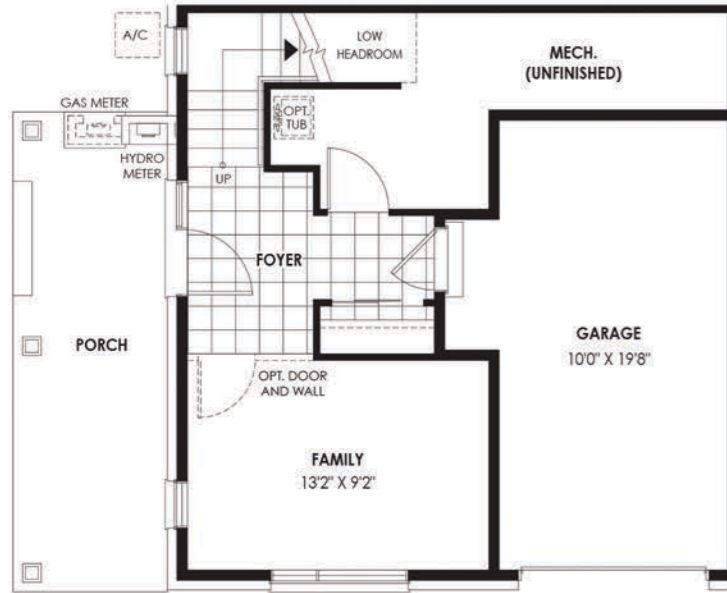

Pine Corner

3 Bedrooms | 1 Bath + Powder Room

ELEVATION A 1,628 SQ.FT.

ELEVATION B 1,628 SQ.FT.

GROUND FLOOR

SECOND FLOOR

THIRD FLOOR

OPT. THIRD FLOOR PLAN ELEV.
Flex Plan Option
Available at Decor Centre