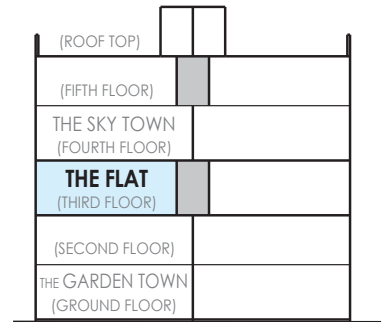

The Flats 597

HS-597

597 sq. ft.

WESTSHORE
AT LONG BRANCH

BUILDING SECTION

THIRD FLOOR

SITE KEY PLAN

THIRD FLOOR