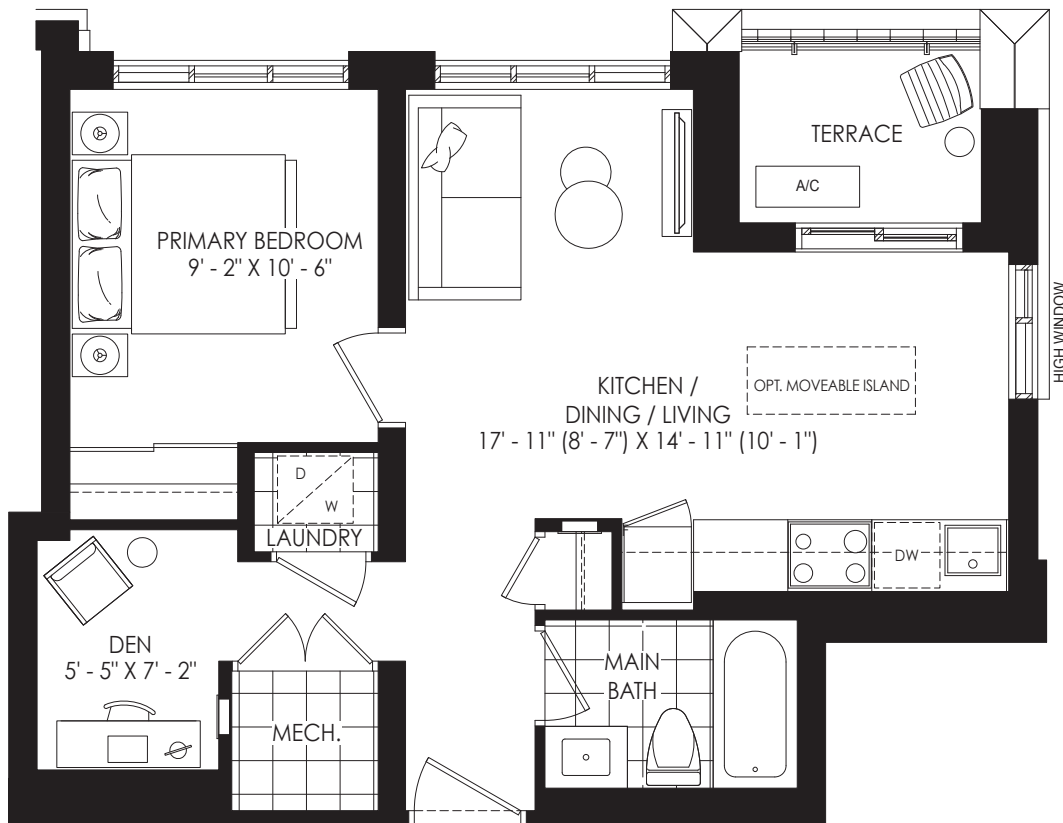

The Flats 597

HS-597

597 sq. ft.

WESTSHORE
AT LONG BRANCH

BUILDING SECTION

THIRD FLOOR

SITE KEY PLAN

THIRD FLOOR