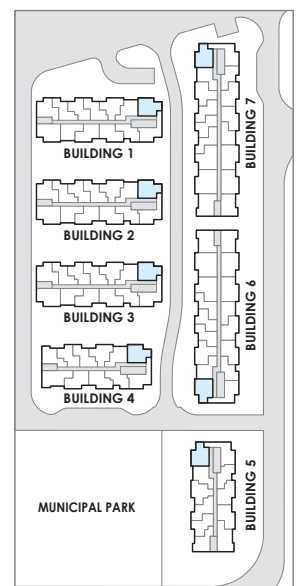

The Flats 597

HS-597

597 sq. ft.

WESTSHORE
AT LONG BRANCH

BUILDING SECTION

THIRD FLOOR

SITE KEY PLAN

THIRD FLOOR