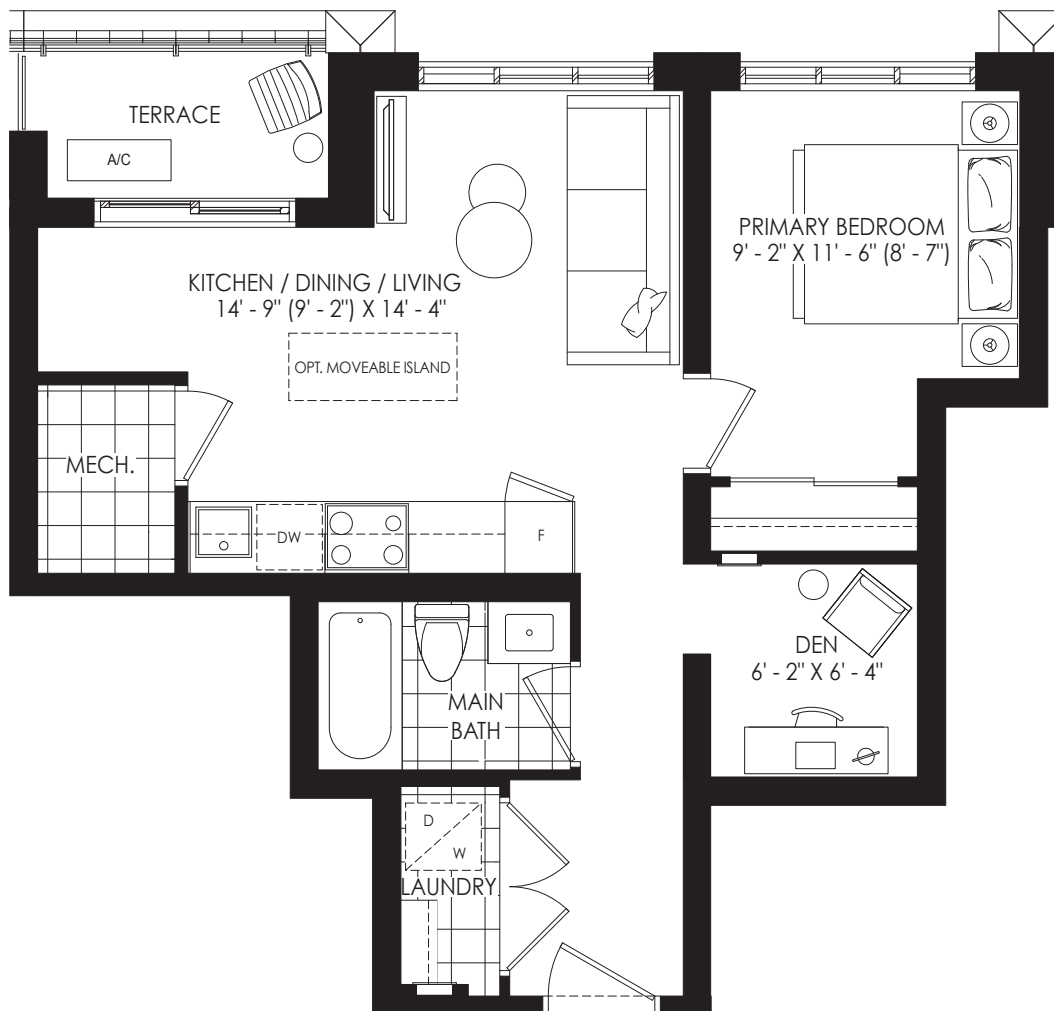

The Flats 599

HS-599

599 sq. ft.

WESTSHORE

AT LONG BRANCH

BUILDING SECTION

THIRD FLOOR

SITE KEY PLAN

THIRD FLOOR