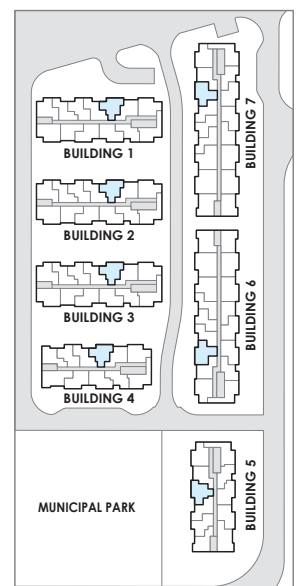

The Flats 599

HS-599

599 sq. ft.

WESTSHORE

AT LONG BRANCH

BUILDING SECTION

THIRD FLOOR

SITE KEY PLAN

THIRD FLOOR