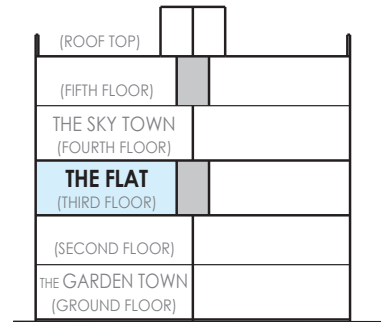

The Flats 599

HS-599

599 sq. ft.

WESTSHORE

AT LONG BRANCH

BUILDING SECTION

THIRD FLOOR

SITE KEY PLAN

THIRD FLOOR