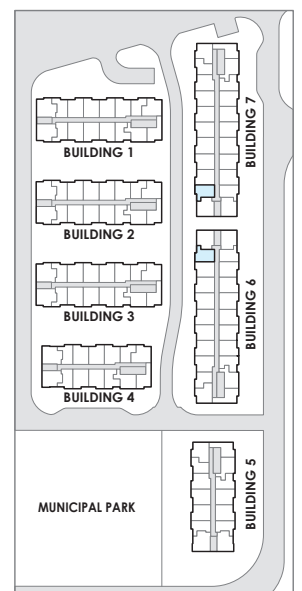

**FORTH & FIFTH FLOOR + ROOF TOP LEVEL**

# The Sky Towns 1155

HS-1155

1155 sq. ft.

WESTSHORE

AT LONG BRANCH

BUILDING SECTION

FOURTH FLOOR

SITE KEY PLAN

FOURTH & FIFTH FLOOR + ROOF TOP LEVEL