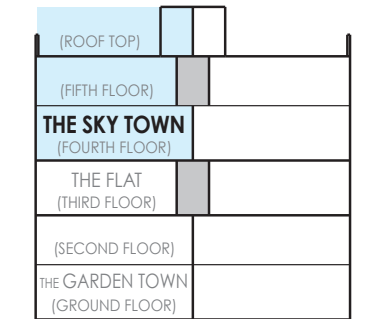

**FORTH & FIFTH FLOOR + ROOF TOP LEVEL**

# The Sky Towns 1155

HS-1155

1155 sq. ft.

WESTSHORE

AT LONG BRANCH

**BUILDING SECTION**

**ROOF TOP LEVEL**

**SITE KEY PLAN**

FOURTH & FIFTH FLOOR + ROOF TOP LEVEL