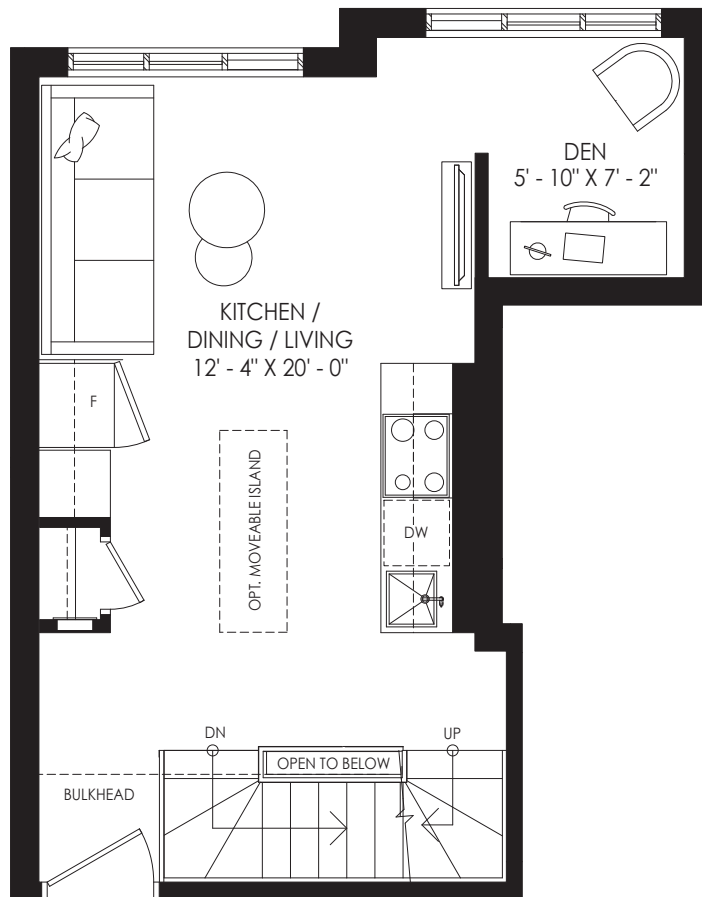

# The Sky Towns 1155

HS-1155

1155 sq. ft.

WESTSHORE

AT LONG BRANCH

**BUILDING SECTION**

**FIFTH FLOOR**

**SITE KEY PLAN**

**FORTH & FIFTH FLOOR + ROOF TOP LEVEL**

FOURTH & FIFTH FLOOR + ROOF TOP LEVEL