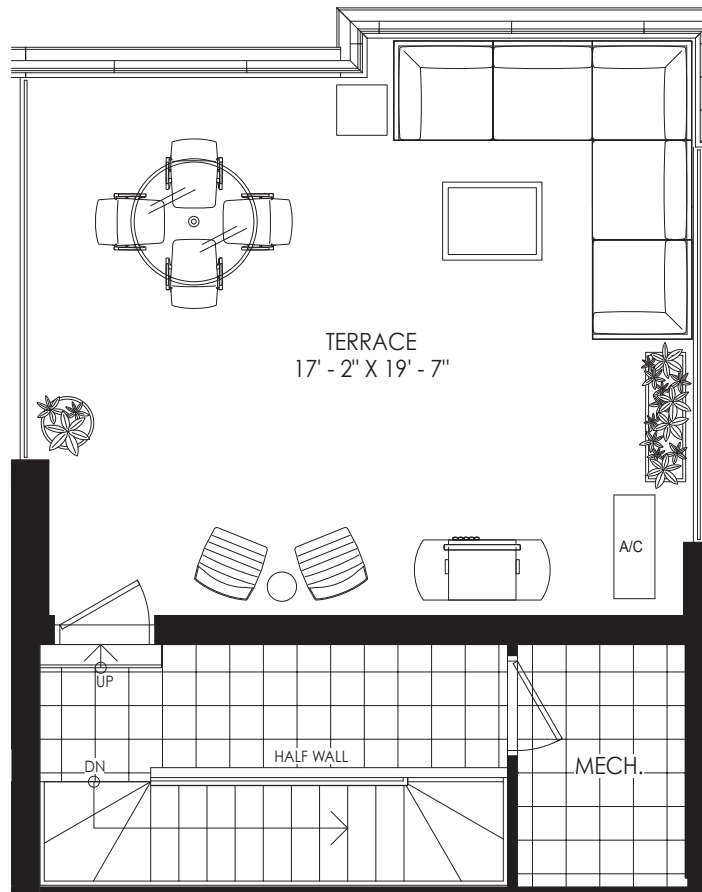

# The Sky Towns 1155

HS-1155

1155 sq. ft.

WESTSHORE

AT LONG BRANCH

**BUILDING SECTION**

**FIFTH FLOOR**

**SITE KEY PLAN**

**FORTH & FIFTH FLOOR + ROOF TOP LEVEL**

# The Sky Towns 1155

HS-1155

1155 sq. ft.

WESTSHORE

AT LONG BRANCH

**BUILDING SECTION**

**ROOF TOP LEVEL**

**SITE KEY PLAN**