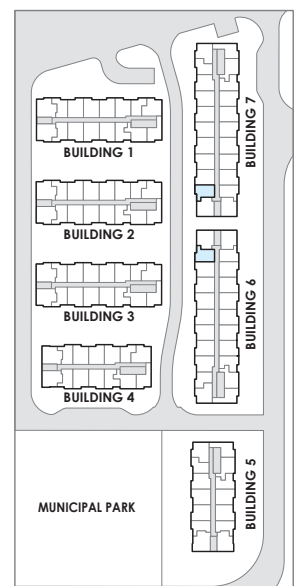

# The Sky Towns 1155

HS-1155

1155 sq. ft.

WESTSHORE

AT LONG BRANCH

**BUILDING SECTION**

**FIFTH FLOOR**

**SITE KEY PLAN**

**FORTH & FIFTH FLOOR + ROOF TOP LEVEL**

# The Sky Towns 1155

HS-1155

1155 sq. ft.

WESTSHORE

AT LONG BRANCH

**BUILDING SECTION**

**ROOF TOP LEVEL**

**SITE KEY PLAN**