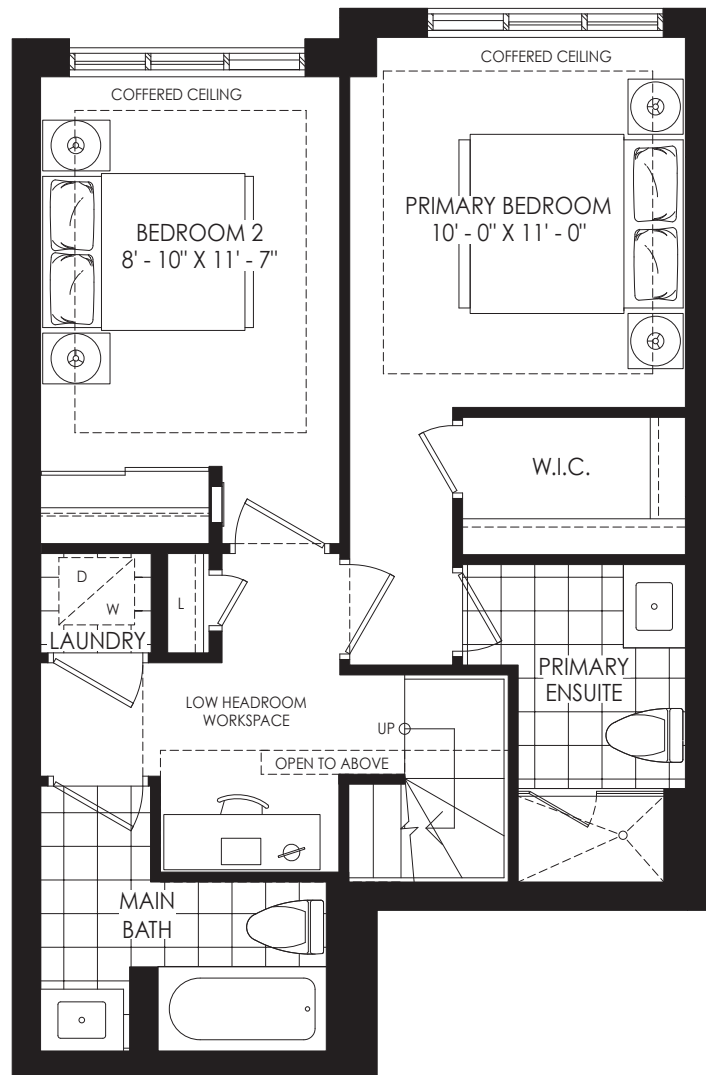

**FORTH & FIFTH FLOOR + ROOF TOP LEVEL**

# The Sky Towns 1155

HS-1155

1155 sq. ft.

WESTSHORE

AT LONG BRANCH

BUILDING SECTION

FOURTH FLOOR

SITE KEY PLAN

FOURTH & FIFTH FLOOR + ROOF TOP LEVEL