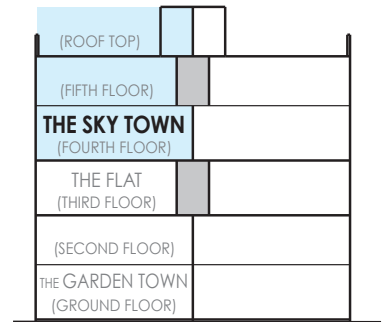

# The Sky Towns 1155

HS-1155

1155 sq. ft.

WESTSHORE

AT LONG BRANCH

**BUILDING SECTION**

**FIFTH FLOOR**

**SITE KEY PLAN**

**FORTH & FIFTH FLOOR + ROOF TOP LEVEL**

# The Sky Towns 1155

HS-1155

1155 sq. ft.

WESTSHORE

AT LONG BRANCH

**BUILDING SECTION**

**ROOF TOP LEVEL**

**SITE KEY PLAN**

FOURTH & FIFTH FLOOR + ROOF TOP LEVEL