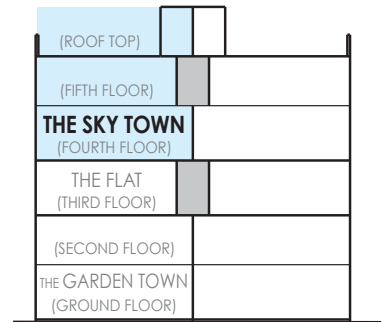

# The Sky Towns 1155

HS-1155

1155 sq. ft.

WESTSHORE

AT LONG BRANCH

**BUILDING SECTION**

**ROOF TOP LEVEL**

**SITE KEY PLAN**

**FORTH & FIFTH FLOOR + ROOF TOP LEVEL**

# The Sky Towns 1155

HS-1155

1155 sq. ft.

WESTSHORE

AT LONG BRANCH

BUILDING SECTION

FOURTH FLOOR

SITE KEY PLAN

FOURTH & FIFTH FLOOR + ROOF TOP LEVEL