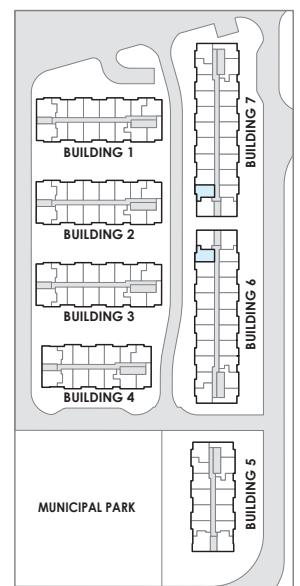

**FORTH & FIFTH FLOOR + ROOF TOP LEVEL**

# The Sky Towns 1155

HS-1155

1155 sq. ft.

WESTSHORE

AT LONG BRANCH

**BUILDING SECTION**

**ROOF TOP LEVEL**

**SITE KEY PLAN**

# The Sky Towns 1155

HS-1155

1155 sq. ft.

WESTSHORE

AT LONG BRANCH

BUILDING SECTION

FOURTH FLOOR

SITE KEY PLAN