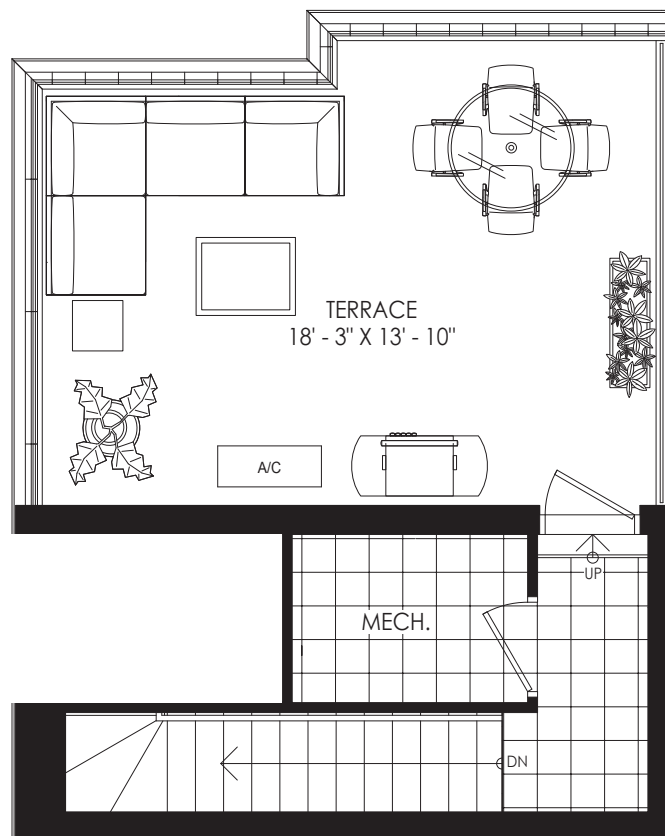

The Sky Towns 1181

HS-1181

1181 sq. ft.

WESTSHORE
AT LONG BRANCH

BUILDING SECTION

FIFTH FLOOR

SITE KEY PLAN

FORTH & FIFTH FLOOR + ROOF TOP LEVEL

The Sky Towns 1181

HS-1181

1181 sq. ft.

WESTSHORE
AT LONG BRANCH

BUILDING SECTION

ROOF TOP LEVEL

SITE KEY PLAN

FORTH & FIFTH FLOOR + ROOF TOP LEVEL

The Sky Towns 1181

HS-1181

1181 sq. ft.

WESTSHORE
AT LONG BRANCH

BUILDING SECTION

FOURTH FLOOR

SITE KEY PLAN

FOURTH & FIFTH FLOOR + ROOF TOP LEVEL