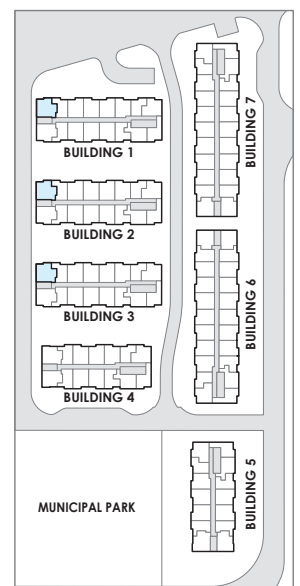

The Sky Towns 1181

HS-1181

1181 sq. ft.

WESTSHORE
AT LONG BRANCH

BUILDING SECTION

FIFTH FLOOR

SITE KEY PLAN

FORTH & FIFTH FLOOR + ROOF TOP LEVEL

The Sky Towns 1181

HS-1181

1181 sq. ft.

WESTSHORE
AT LONG BRANCH

BUILDING SECTION

ROOF TOP LEVEL

SITE KEY PLAN

FORTH & FIFTH FLOOR + ROOF TOP LEVEL

The Sky Towns 1181

HS-1181

1181 sq. ft.

WESTSHORE
AT LONG BRANCH

BUILDING SECTION

FOURTH FLOOR

SITE KEY PLAN

FOURTH & FIFTH FLOOR + ROOF TOP LEVEL