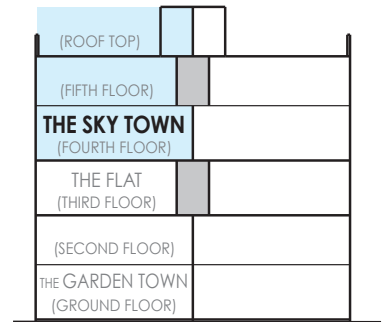

The Sky Towns 1181

HS-1181

1181 sq. ft.

WESTSHORE
AT LONG BRANCH

BUILDING SECTION

FIFTH FLOOR

SITE KEY PLAN

FORTH & FIFTH FLOOR + ROOF TOP LEVEL

The Sky Towns 1181

HS-1181

1181 sq. ft.

WESTSHORE
AT LONG BRANCH

BUILDING SECTION

ROOF TOP LEVEL

SITE KEY PLAN

FORTH & FIFTH FLOOR + ROOF TOP LEVEL

The Sky Towns 1181

HS-1181

1181 sq. ft.

WESTSHORE
AT LONG BRANCH

BUILDING SECTION

FOURTH FLOOR

SITE KEY PLAN

FOURTH & FIFTH FLOOR + ROOF TOP LEVEL