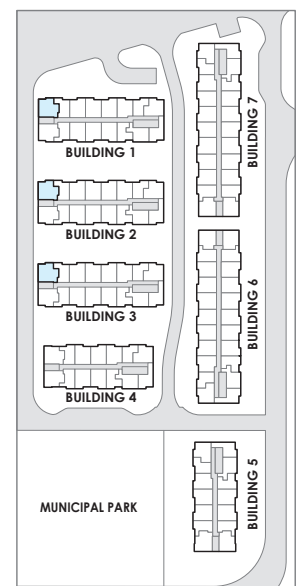

The Sky Towns 1181

HS-1181

1181 sq. ft.

WESTSHORE
AT LONG BRANCH

BUILDING SECTION

FIFTH FLOOR

SITE KEY PLAN

FORTH & FIFTH FLOOR + ROOF TOP LEVEL

The Sky Towns 1181

HS-1181

1181 sq. ft.

WESTSHORE
AT LONG BRANCH

BUILDING SECTION

ROOF TOP LEVEL

SITE KEY PLAN

FORTH & FIFTH FLOOR + ROOF TOP LEVEL

The Sky Towns 1181

HS-1181

1181 sq. ft.

WESTSHORE
AT LONG BRANCH

BUILDING SECTION

FOURTH FLOOR

SITE KEY PLAN

FOURTH & FIFTH FLOOR + ROOF TOP LEVEL