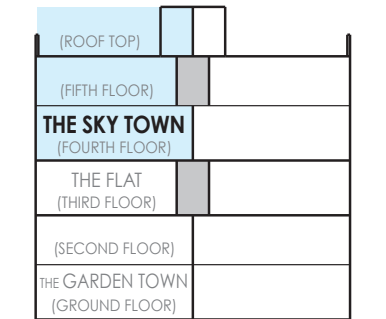

The Sky Towns 1181

HS-1181

1181 sq. ft.

WESTSHORE
AT LONG BRANCH

BUILDING SECTION

FIFTH FLOOR

SITE KEY PLAN

FORTH & FIFTH FLOOR + ROOF TOP LEVEL

The Sky Towns 1181

HS-1181

1181 sq. ft.

WESTSHORE
AT LONG BRANCH

BUILDING SECTION

ROOF TOP LEVEL

SITE KEY PLAN

FORTH & FIFTH FLOOR + ROOF TOP LEVEL

The Sky Towns 1181

HS-1181

1181 sq. ft.

WESTSHORE
AT LONG BRANCH

BUILDING SECTION

FOURTH FLOOR

SITE KEY PLAN

FOURTH & FIFTH FLOOR + ROOF TOP LEVEL