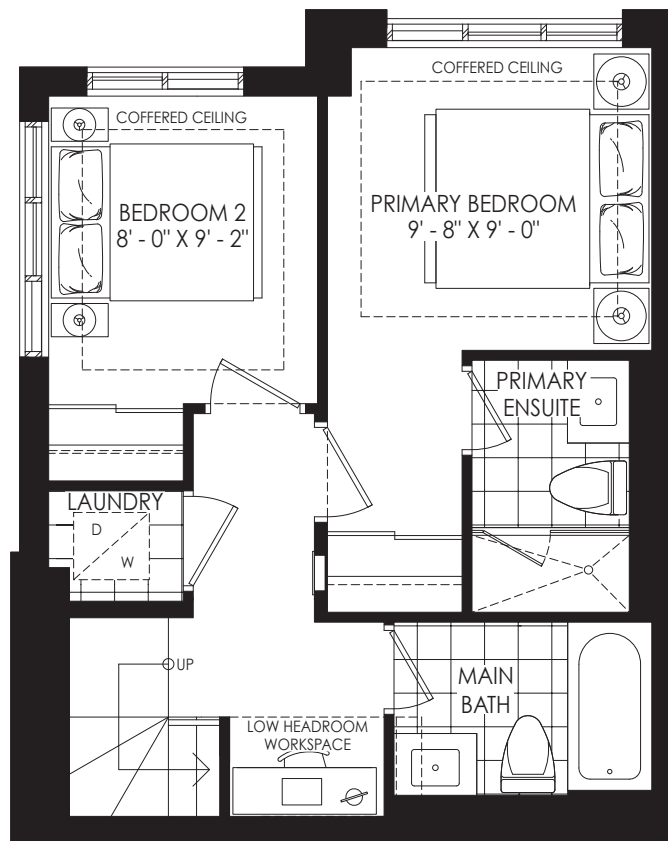

The Sky Towns 1181

HS-1181

1181 sq. ft.

WESTSHORE
AT LONG BRANCH

BUILDING SECTION

FIFTH FLOOR

SITE KEY PLAN

FORTH & FIFTH FLOOR + ROOF TOP LEVEL

The Sky Towns 1181

HS-1181

1181 sq. ft.

WESTSHORE
AT LONG BRANCH

BUILDING SECTION

ROOF TOP LEVEL

SITE KEY PLAN

FORTH & FIFTH FLOOR + ROOF TOP LEVEL

The Sky Towns 1181

HS-1181

1181 sq. ft.

WESTSHORE
AT LONG BRANCH

BUILDING SECTION

FOURTH FLOOR

SITE KEY PLAN

FOURTH & FIFTH FLOOR + ROOF TOP LEVEL