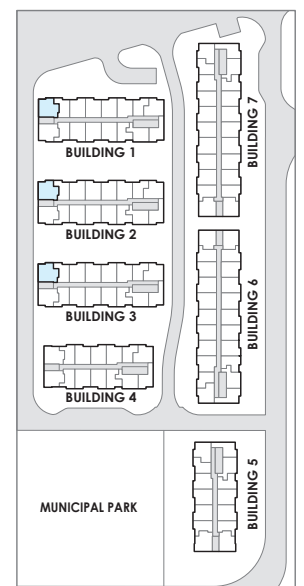

The Sky Towns 1181

HS-1181

1181 sq. ft.

WESTSHORE
AT LONG BRANCH

BUILDING SECTION

FIFTH FLOOR

SITE KEY PLAN

FORTH & FIFTH FLOOR + ROOF TOP LEVEL

The Sky Towns 1181

HS-1181

1181 sq. ft.

WESTSHORE
AT LONG BRANCH

BUILDING SECTION

ROOF TOP LEVEL

SITE KEY PLAN

FORTH & FIFTH FLOOR + ROOF TOP LEVEL

The Sky Towns 1181

HS-1181

1181 sq. ft.

WESTSHORE
AT LONG BRANCH

BUILDING SECTION

FOURTH FLOOR

SITE KEY PLAN

FOURTH & FIFTH FLOOR + ROOF TOP LEVEL