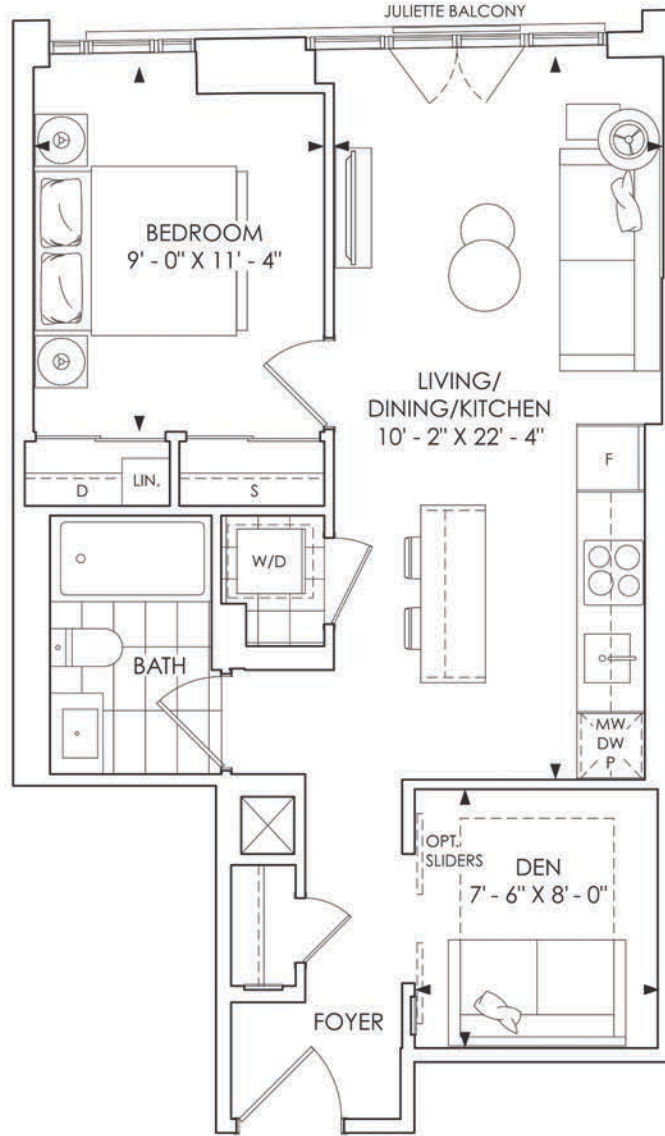

610

1 BEDROOM + DEN + 1 BATH

TOTAL LIVING - 610 SQ. FT.

All plans, dimensions and specifications are subject to change without notice. Actual usable floor space may vary from the stated floor area. Column locations, window locations and sizes may vary and are subject to change without notice. Furniture not included. Wainscoting, crown moulding, herringbone floors and some of the tile options are at an additional cost. Renderings are artist's concept only. E. & O. E.