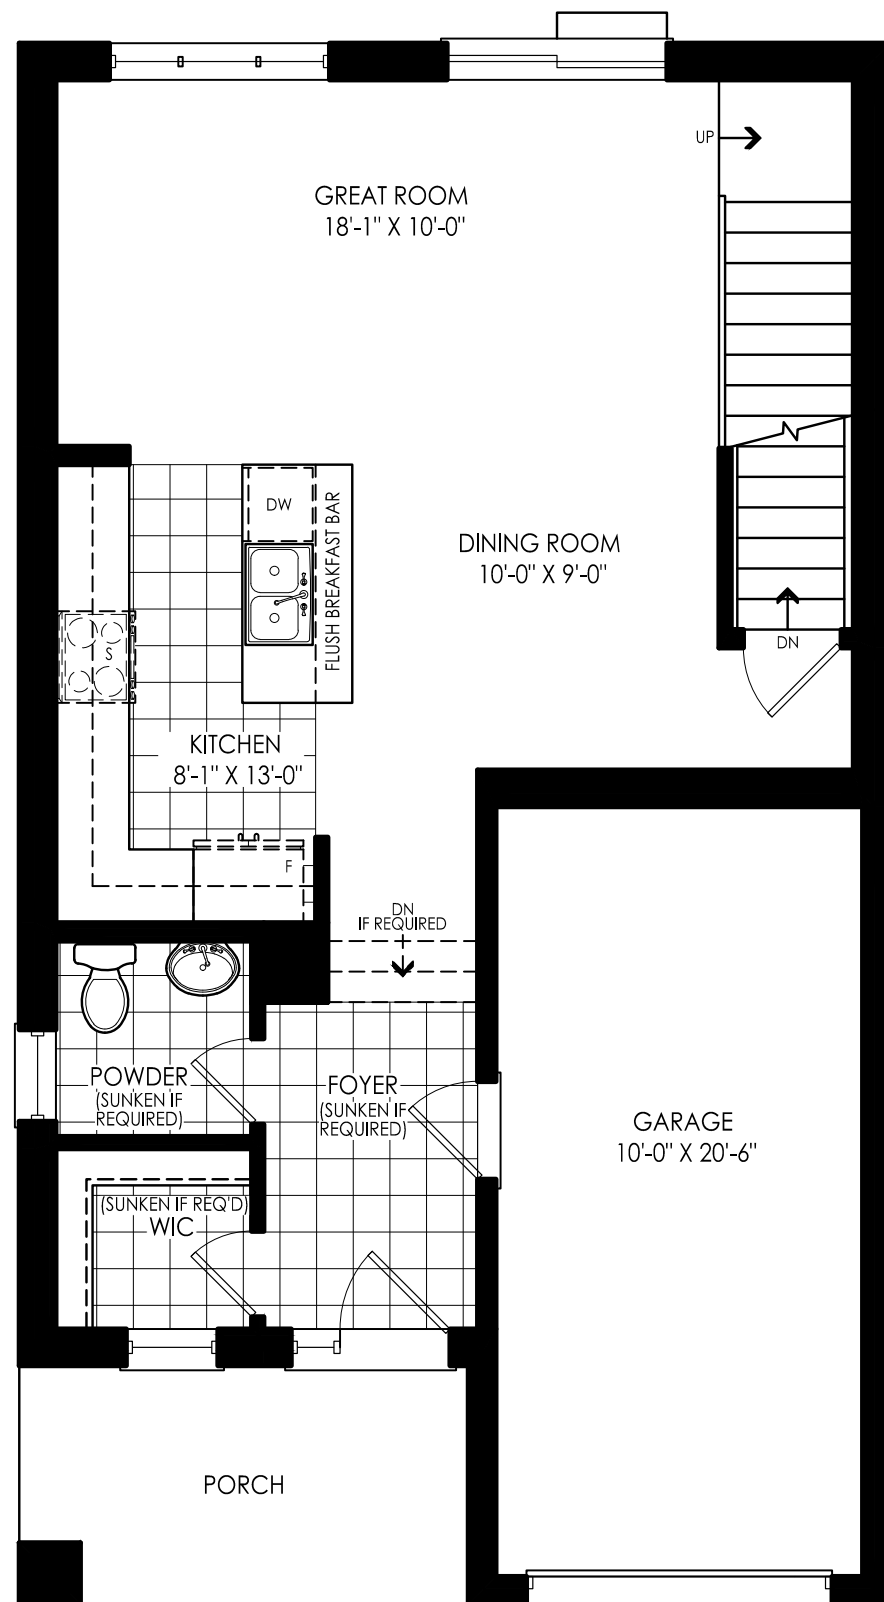

The Langley 5

ELEVATION C 1562 SQ. FT.
 ELEVATION A 1527 SQ. FT. | ELEVATION B 1527 SQ. FT.
 3 BEDROOMS | 2 BATHS | 1 PWD

MAIN FLOOR

SECOND FLOOR

BASEMENT

FLEX PLANS

OPT. FINISHED BASEMENT

OPT. FINISHED BASEMENT 3 PIECE BATHROOM