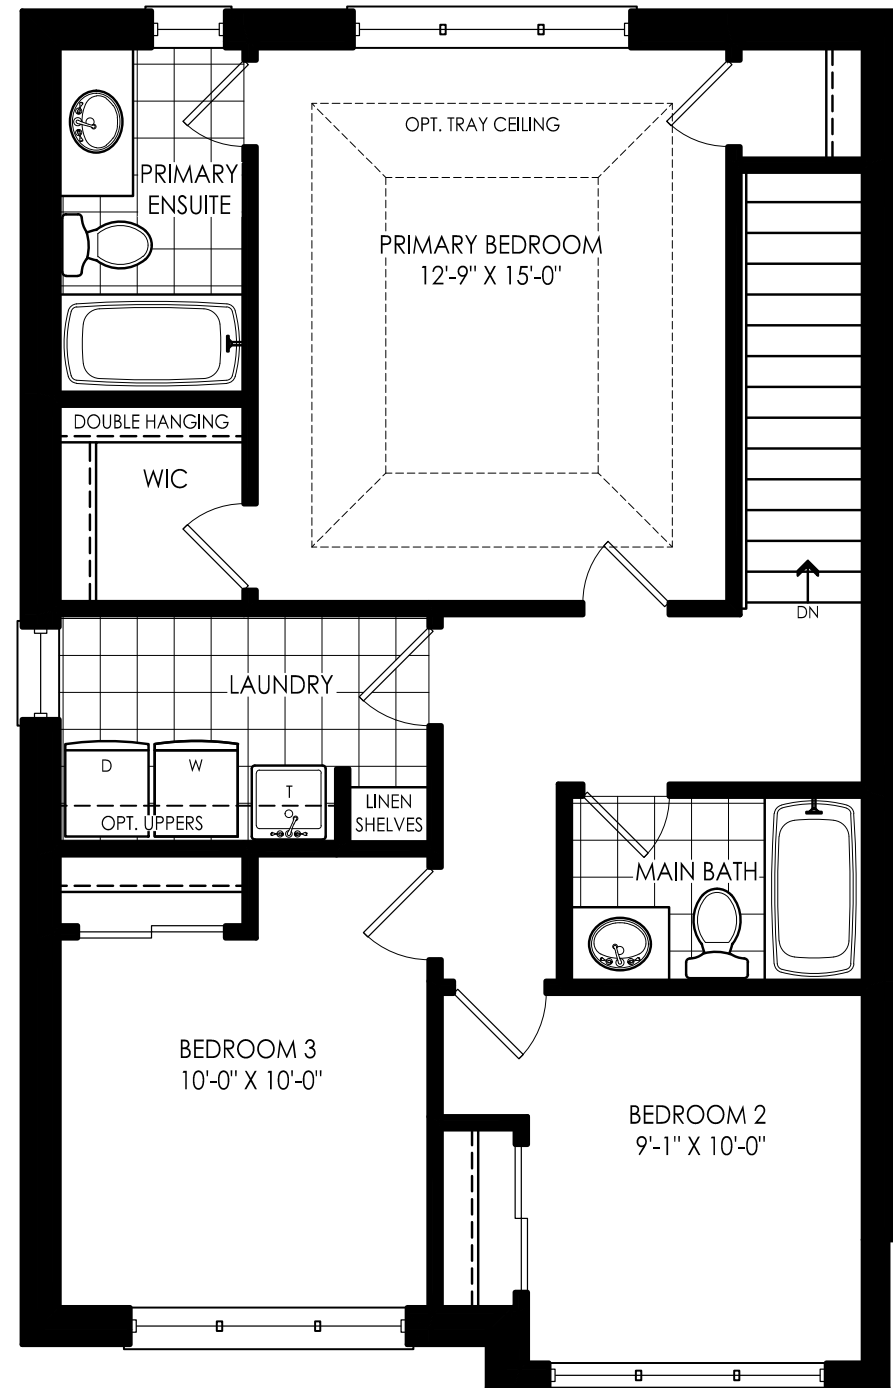

The Langley 5

ELEVATION C 1562 SQ. FT.
 ELEVATION A 1527 SQ. FT. | ELEVATION B 1527 SQ. FT.
 3 BEDROOMS | 2 BATHS | 1 PWD

MAIN FLOOR

SECOND FLOOR

BASEMENT

FLEX PLANS

OPT. FINISHED BASEMENT

OPT. FINISHED BASEMENT 3 PIECE BATHROOM