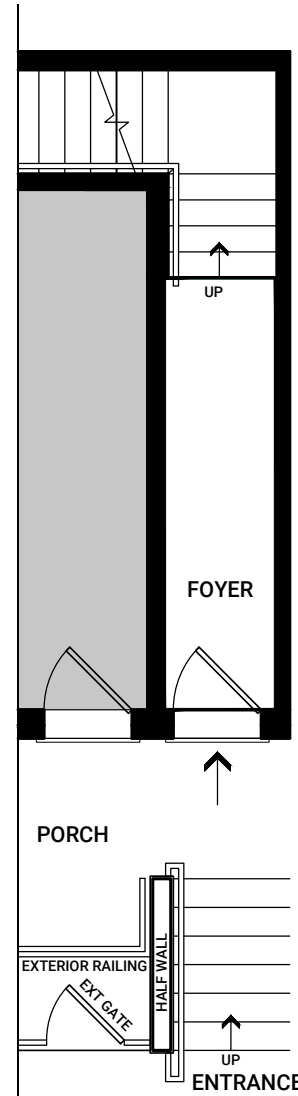

SLEEP LEVEL

FLEX PLANS

OPTIONAL 3 PIECE BATHROOM

LIVE LEVEL

SLEEP LEVEL

FLEX PLANS

MAIN BATH

TUB TO 5 FT. SHOWER

TUB TO 4 FT. SHOWER PLUS BENCH

FLEX PLANS

OPTIONAL ENSUITE

OPTIONAL ENSUITE BATH 1

TUB TO 5 FT. SHOWER

TUB TO 4 FT. SHOWER PLUS BENCH

OPTIONAL ENSUITE BATH 2

TUB TO 5 FT. SHOWER

TUB TO 4 FT. SHOWER PLUS BENCH

LIVE LEVEL

SLEEP LEVEL

FLEX PLANS

MAIN BATH

TUB TO 5 FT. SHOWER

TUB TO 4 FT. SHOWER PLUS BENCH

FLEX PLANS

OPTIONAL ENSUITE

OPTIONAL ENSUITE BATH 1

TUB TO 5 FT. SHOWER

TUB TO 4 FT. SHOWER PLUS BENCH

OPTIONAL ENSUITE BATH 2

TUB TO 5 FT. SHOWER

TUB TO 4 FT. SHOWER PLUS BENCH

A Smarter Way to Live