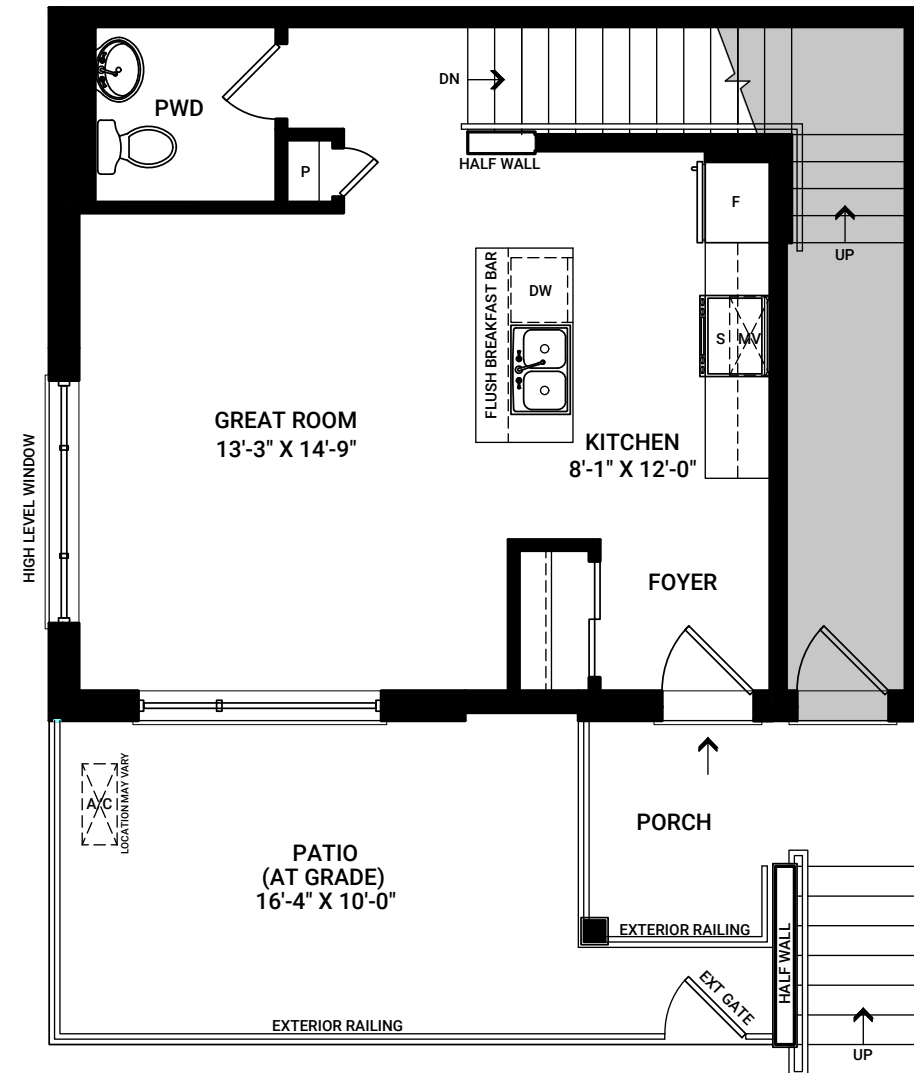

Metro Towns

ELEVATION A

ELEVATION B

LIVE LEVEL

SLEEP LEVEL

FLEX PLANS

OPTIONAL 3 PIECE BATHROOM

LIVE LEVEL

SLEEP LEVEL

FLEX PLANS

OPTIONAL 3 PIECE BATHROOM

LIVE LEVEL

SLEEP LEVEL

FLEX PLANS

MAIN BATH

TUB TO 5 FT. SHOWER

TUB TO 4 FT. SHOWER PLUS BENCH

FLEX PLANS

OPTIONAL ENSUITE

OPTIONAL ENSUITE BATH 1

TUB TO 5 FT. SHOWER

TUB TO 4 FT. SHOWER PLUS BENCH

OPTIONAL ENSUITE BATH 2

TUB TO 5 FT. SHOWER

TUB TO 4 FT. SHOWER PLUS BENCH

LIVE LEVEL

SLEEP LEVEL

FLEX PLANS

MAIN BATH

TUB TO 5 FT. SHOWER

TUB TO 4 FT. SHOWER PLUS BENCH

FLEX PLANS