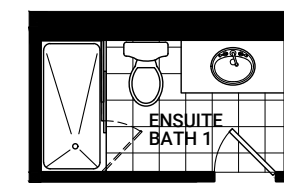

SLEEP LEVEL

FLEX PLANS

OPTIONAL 3 PIECE BATHROOM

LIVE LEVEL

SLEEP LEVEL

FLEX PLANS

MAIN BATH

TUB TO 5 FT. SHOWER

TUB TO 4 FT. SHOWER PLUS BENCH

FLEX PLANS

OPTIONAL ENSUITE

OPTIONAL ENSUITE BATH 1

TUB TO 5 FT. SHOWER

TUB TO 4 FT. SHOWER PLUS BENCH

OPTIONAL ENSUITE BATH 2

TUB TO 5 FT. SHOWER

TUB TO 4 FT. SHOWER PLUS BENCH

LIVE LEVEL

SLEEP LEVEL

FLEX PLANS

MAIN BATH

TUB TO 5 FT. SHOWER

TUB TO 4 FT. SHOWER PLUS BENCH

FLEX PLANS