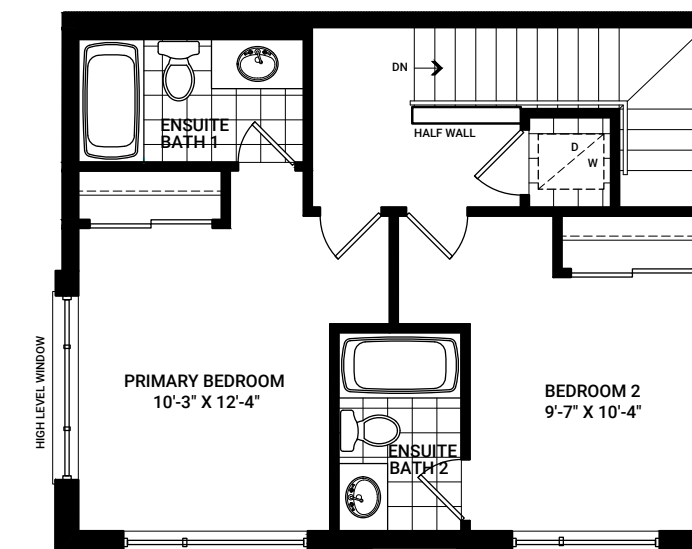

SLEEP LEVEL

FLEX PLANS

OPTIONAL 3 PIECE BATHROOM

LIVE LEVEL

SLEEP LEVEL

FLEX PLANS

MAIN BATH

TUB TO 5 FT. SHOWER

TUB TO 4 FT. SHOWER PLUS BENCH

FLEX PLANS

OPTIONAL ENSUITE

OPTIONAL ENSUITE BATH 1

TUB TO 5 FT. SHOWER

TUB TO 4 FT. SHOWER PLUS BENCH

OPTIONAL ENSUITE BATH 2

TUB TO 5 FT. SHOWER

TUB TO 4 FT. SHOWER PLUS BENCH

LIVE LEVEL

SLEEP LEVEL

FLEX PLANS

MAIN BATH

TUB TO 5 FT. SHOWER

TUB TO 4 FT. SHOWER PLUS BENCH

FLEX PLANS

OPTIONAL ENSUITE

OPTIONAL ENSUITE BATH 1

TUB TO 5 FT. SHOWER

TUB TO 4 FT. SHOWER PLUS BENCH

OPTIONAL ENSUITE BATH 2

TUB TO 5 FT. SHOWER

TUB TO 4 FT. SHOWER PLUS BENCH

A Smarter Way to Live