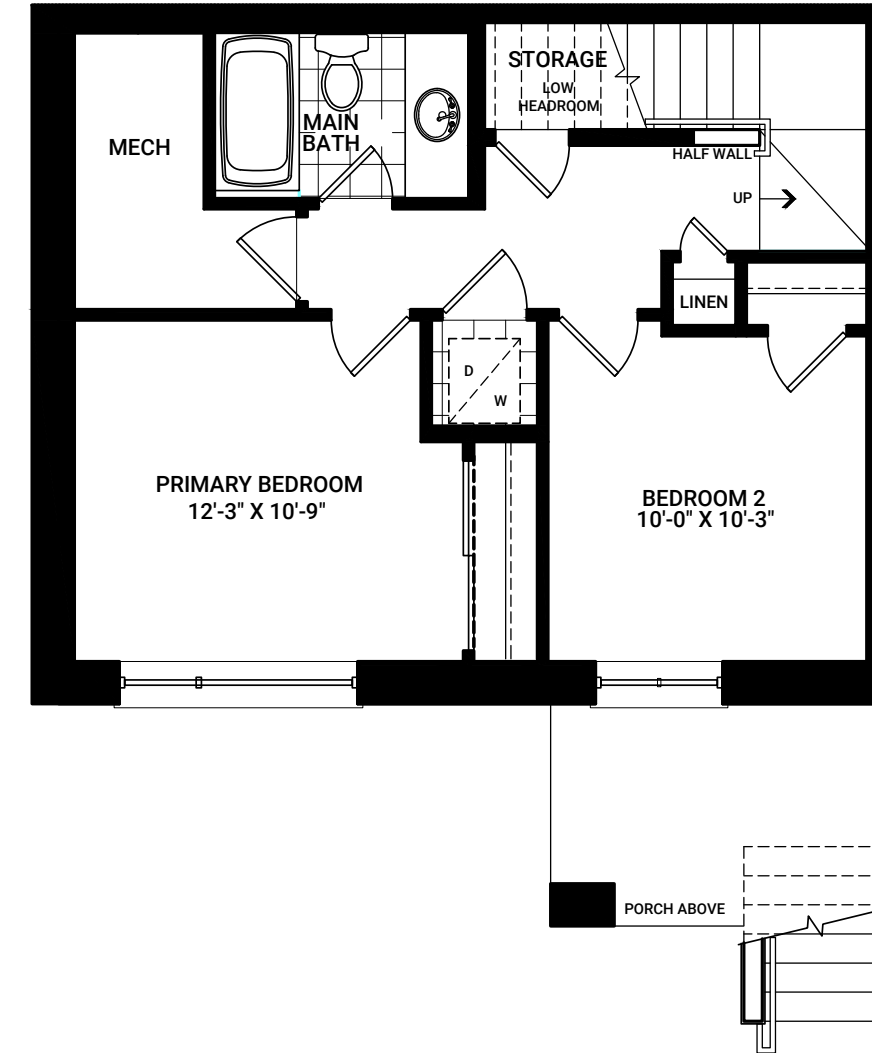

Metro Towns

ELEVATION A

ELEVATION B

LIVE LEVEL

SLEEP LEVEL

FLEX PLANS

OPTIONAL 3 PIECE BATHROOM

LIVE LEVEL

SLEEP LEVEL

FLEX PLANS

OPTIONAL 3 PIECE BATHROOM

LIVE LEVEL

SLEEP LEVEL

FLEX PLANS

MAIN BATH

TUB TO 5 FT. SHOWER

TUB TO 4 FT. SHOWER PLUS BENCH

FLEX PLANS

OPTIONAL ENSUITE

OPTIONAL ENSUITE BATH 1

TUB TO 5 FT. SHOWER

TUB TO 4 FT. SHOWER PLUS BENCH

OPTIONAL ENSUITE BATH 2

TUB TO 5 FT. SHOWER

TUB TO 4 FT. SHOWER PLUS BENCH

LIVE LEVEL

SLEEP LEVEL

FLEX PLANS

MAIN BATH

TUB TO 5 FT. SHOWER

TUB TO 4 FT. SHOWER PLUS BENCH

FLEX PLANS