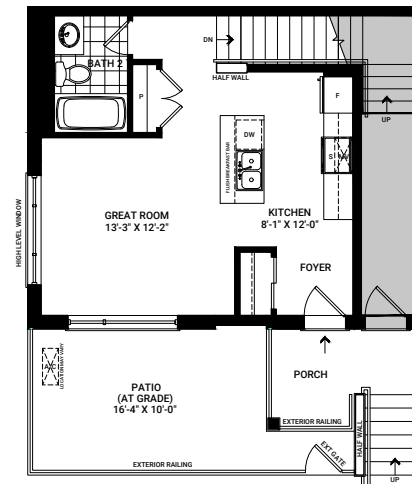

Metro Towns

ELEVATION A

ELEVATION B

LIVE LEVEL

SLEEP LEVEL

FLEX PLANS

OPTIONAL 3 PIECE BATHROOM

LIVE LEVEL

SLEEP LEVEL

FLEX PLANS

OPTIONAL 3 PIECE BATHROOM

LIVE LEVEL

SLEEP LEVEL

FLEX PLANS

MAIN BATH

TUB TO 5 FT. SHOWER

TUB TO 4 FT. SHOWER PLUS BENCH

FLEX PLANS

OPTIONAL ENSUITE

OPTIONAL ENSUITE BATH 1

TUB TO 5 FT. SHOWER

TUB TO 4 FT. SHOWER PLUS BENCH

OPTIONAL ENSUITE BATH 2

TUB TO 5 FT. SHOWER