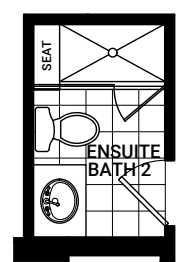

SLEEP LEVEL

FLEX PLANS

OPTIONAL 3 PIECE BATHROOM

LIVE LEVEL

SLEEP LEVEL

FLEX PLANS

MAIN BATH

TUB TO 5 FT. SHOWER

TUB TO 4 FT. SHOWER PLUS BENCH

FLEX PLANS

OPTIONAL ENSUITE

OPTIONAL ENSUITE BATH 1

TUB TO 5 FT. SHOWER

TUB TO 4 FT. SHOWER PLUS BENCH

OPTIONAL ENSUITE BATH 2

TUB TO 5 FT. SHOWER

TUB TO 4 FT. SHOWER PLUS BENCH

LIVE LEVEL

SLEEP LEVEL

FLEX PLANS

MAIN BATH

TUB TO 5 FT. SHOWER

TUB TO 4 FT. SHOWER PLUS BENCH

FLEX PLANS

OPTIONAL ENSUITE

OPTIONAL ENSUITE BATH 1

TUB TO 5 FT. SHOWER

TUB TO 4 FT. SHOWER PLUS BENCH

OPTIONAL ENSUITE BATH 2

TUB TO 5 FT. SHOWER

TUB TO 4 FT. SHOWER PLUS BENCH

A Smarter Way to Live