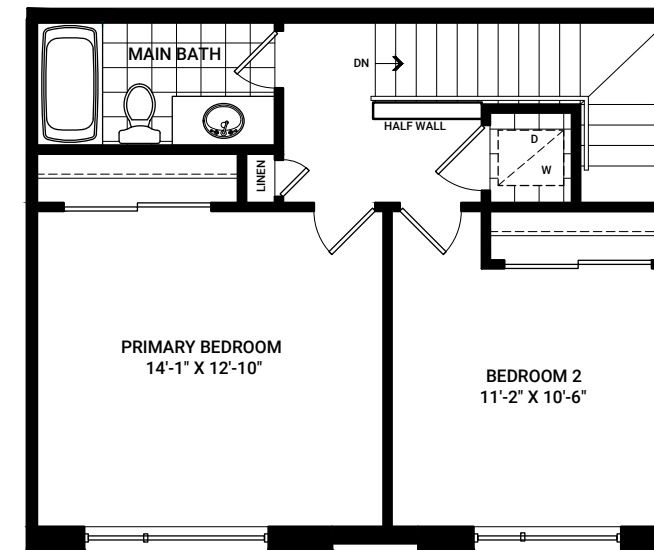

SLEEP LEVEL

FLEX PLANS

OPTIONAL 3 PIECE BATHROOM

LIVE LEVEL

SLEEP LEVEL

FLEX PLANS

MAIN BATH

TUB TO 5 FT. SHOWER

TUB TO 4 FT. SHOWER PLUS BENCH

FLEX PLANS

OPTIONAL ENSUITE

OPTIONAL ENSUITE BATH 1

TUB TO 5 FT. SHOWER

TUB TO 4 FT. SHOWER PLUS BENCH

OPTIONAL ENSUITE BATH 2

TUB TO 5 FT. SHOWER

TUB TO 4 FT. SHOWER PLUS BENCH

LIVE LEVEL

SLEEP LEVEL

FLEX PLANS

MAIN BATH

TUB TO 5 FT. SHOWER

TUB TO 4 FT. SHOWER PLUS BENCH

FLEX PLANS

OPTIONAL ENSUITE

OPTIONAL ENSUITE BATH 1

TUB TO 5 FT. SHOWER

TUB TO 4 FT. SHOWER PLUS BENCH

OPTIONAL ENSUITE BATH 2

TUB TO 5 FT. SHOWER

TUB TO 4 FT. SHOWER PLUS BENCH

A Smarter Way to Live