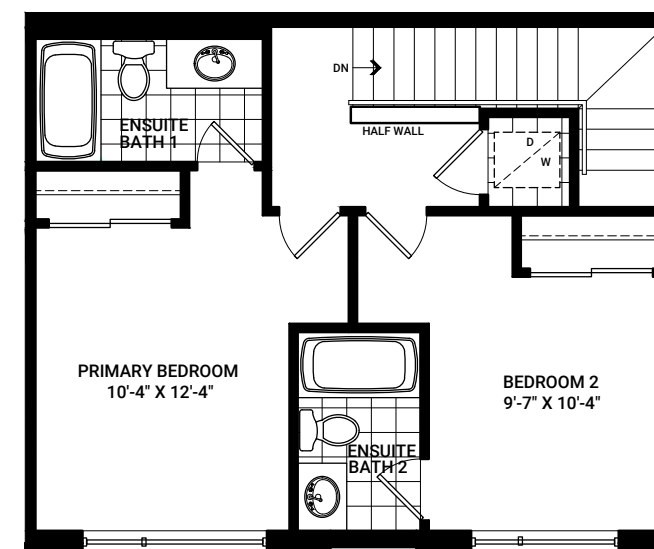

SLEEP LEVEL

FLEX PLANS

OPTIONAL 3 PIECE BATHROOM

LIVE LEVEL

SLEEP LEVEL

FLEX PLANS

MAIN BATH

TUB TO 5 FT. SHOWER

TUB TO 4 FT. SHOWER PLUS BENCH

FLEX PLANS

OPTIONAL ENSUITE

OPTIONAL ENSUITE BATH 1

TUB TO 5 FT. SHOWER

TUB TO 4 FT. SHOWER PLUS BENCH

OPTIONAL ENSUITE BATH 2

TUB TO 5 FT. SHOWER

TUB TO 4 FT. SHOWER PLUS BENCH

LIVE LEVEL

SLEEP LEVEL

FLEX PLANS

MAIN BATH

TUB TO 5 FT. SHOWER

TUB TO 4 FT. SHOWER PLUS BENCH

FLEX PLANS

OPTIONAL ENSUITE

OPTIONAL ENSUITE BATH 1

TUB TO 5 FT. SHOWER

TUB TO 4 FT. SHOWER PLUS BENCH

OPTIONAL ENSUITE BATH 2

TUB TO 5 FT. SHOWER

TUB TO 4 FT. SHOWER PLUS BENCH

A Smarter Way to Live