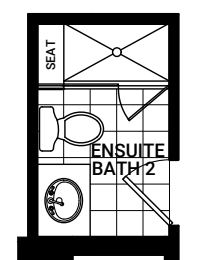

TUB TO 4 FT. SHOWER PLUS BENCH

FLEX PLANS

OPTIONAL ENSUITE

OPTIONAL ENSUITE BATH 1

TUB TO 5 FT. SHOWER

TUB TO 4 FT. SHOWER PLUS BENCH

OPTIONAL ENSUITE BATH 2

TUB TO 5 FT. SHOWER

TUB TO 4 FT. SHOWER PLUS BENCH

LIVE LEVEL

SLEEP LEVEL

FLEX PLANS

MAIN BATH

TUB TO 5 FT. SHOWER

TUB TO 4 FT. SHOWER PLUS BENCH

FLEX PLANS

OPTIONAL ENSUITE

OPTIONAL ENSUITE BATH 1

TUB TO 5 FT. SHOWER

TUB TO 4 FT. SHOWER PLUS BENCH

OPTIONAL ENSUITE BATH 2

TUB TO 5 FT. SHOWER

TUB TO 4 FT. SHOWER PLUS BENCH

A Smarter Way to Live