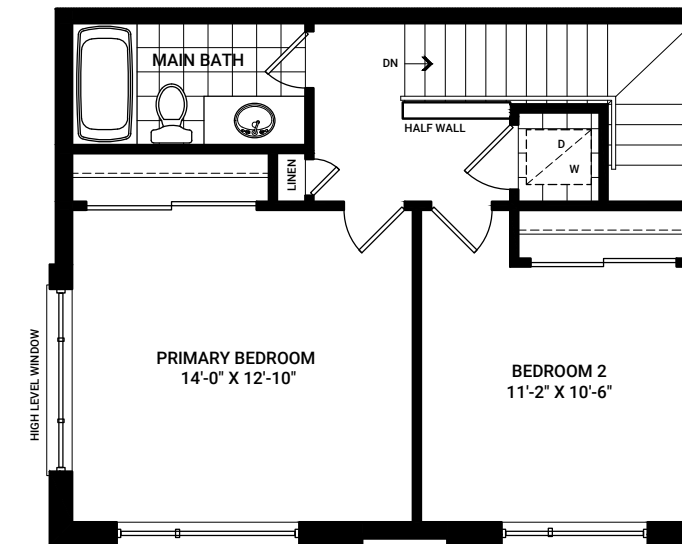

SLEEP LEVEL

FLEX PLANS

OPTIONAL 3 PIECE BATHROOM

LIVE LEVEL

SLEEP LEVEL

FLEX PLANS

MAIN BATH

TUB TO 5 FT. SHOWER

TUB TO 4 FT. SHOWER PLUS BENCH

FLEX PLANS

OPTIONAL ENSUITE

OPTIONAL ENSUITE BATH 1

TUB TO 5 FT. SHOWER

TUB TO 4 FT. SHOWER PLUS BENCH

OPTIONAL ENSUITE BATH 2

TUB TO 5 FT. SHOWER

TUB TO 4 FT. SHOWER PLUS BENCH

LIVE LEVEL

SLEEP LEVEL

FLEX PLANS

MAIN BATH

TUB TO 5 FT. SHOWER

TUB TO 4 FT. SHOWER PLUS BENCH

FLEX PLANS

OPTIONAL ENSUITE

OPTIONAL ENSUITE BATH 1

TUB TO 5 FT. SHOWER

TUB TO 4 FT. SHOWER PLUS BENCH

OPTIONAL ENSUITE BATH 2

TUB TO 5 FT. SHOWER

TUB TO 4 FT. SHOWER PLUS BENCH

A Smarter Way to Live