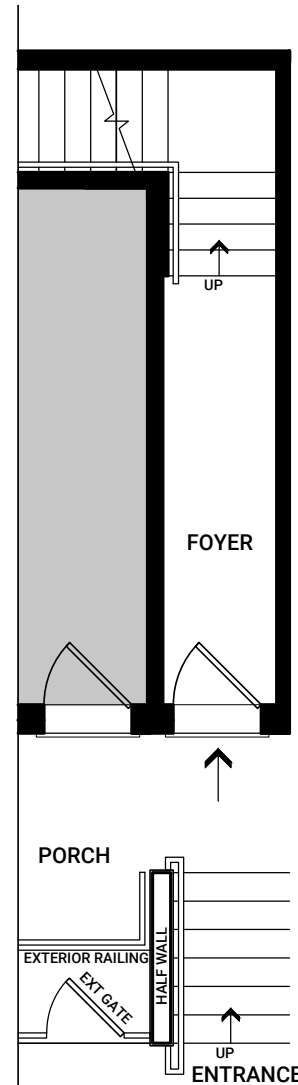

SLEEP LEVEL

FLEX PLANS

OPTIONAL 3 PIECE BATHROOM

LIVE LEVEL

SLEEP LEVEL

FLEX PLANS

MAIN BATH

TUB TO 5 FT. SHOWER

TUB TO 4 FT. SHOWER PLUS BENCH

FLEX PLANS

OPTIONAL ENSUITE

OPTIONAL ENSUITE BATH 1

TUB TO 5 FT. SHOWER

TUB TO 4 FT. SHOWER PLUS BENCH

OPTIONAL ENSUITE BATH 2

TUB TO 5 FT. SHOWER

TUB TO 4 FT. SHOWER PLUS BENCH

LIVE LEVEL

SLEEP LEVEL

FLEX PLANS

MAIN BATH

TUB TO 5 FT. SHOWER

TUB TO 4 FT. SHOWER PLUS BENCH

FLEX PLANS

OPTIONAL ENSUITE

OPTIONAL ENSUITE BATH 1

TUB TO 5 FT. SHOWER

TUB TO 4 FT. SHOWER PLUS BENCH

OPTIONAL ENSUITE BATH 2

TUB TO 5 FT. SHOWER

TUB TO 4 FT. SHOWER PLUS BENCH

A Smarter Way to Live