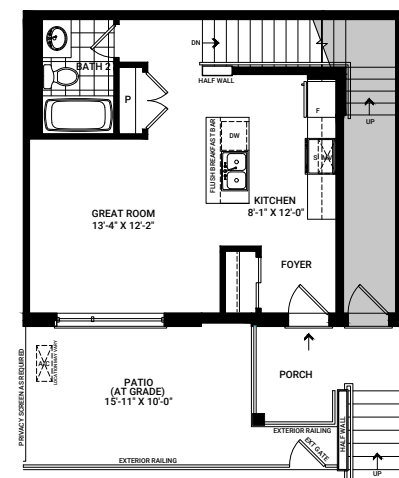

Metro Towns

ELEVATION A

ELEVATION B

LIVE LEVEL

SLEEP LEVEL

FLEX PLANS

OPTIONAL 3 PIECE BATHROOM

LIVE LEVEL

SLEEP LEVEL

FLEX PLANS

OPTIONAL 3 PIECE BATHROOM

LIVE LEVEL

SLEEP LEVEL

FLEX PLANS

MAIN BATH

TUB TO 5 FT. SHOWER

TUB TO 4 FT. SHOWER PLUS BENCH

FLEX PLANS

OPTIONAL ENSUITE

OPTIONAL ENSUITE BATH 1

TUB TO 5 FT. SHOWER

TUB TO 4 FT. SHOWER PLUS BENCH

OPTIONAL ENSUITE BATH 2

TUB TO 5 FT. SHOWER