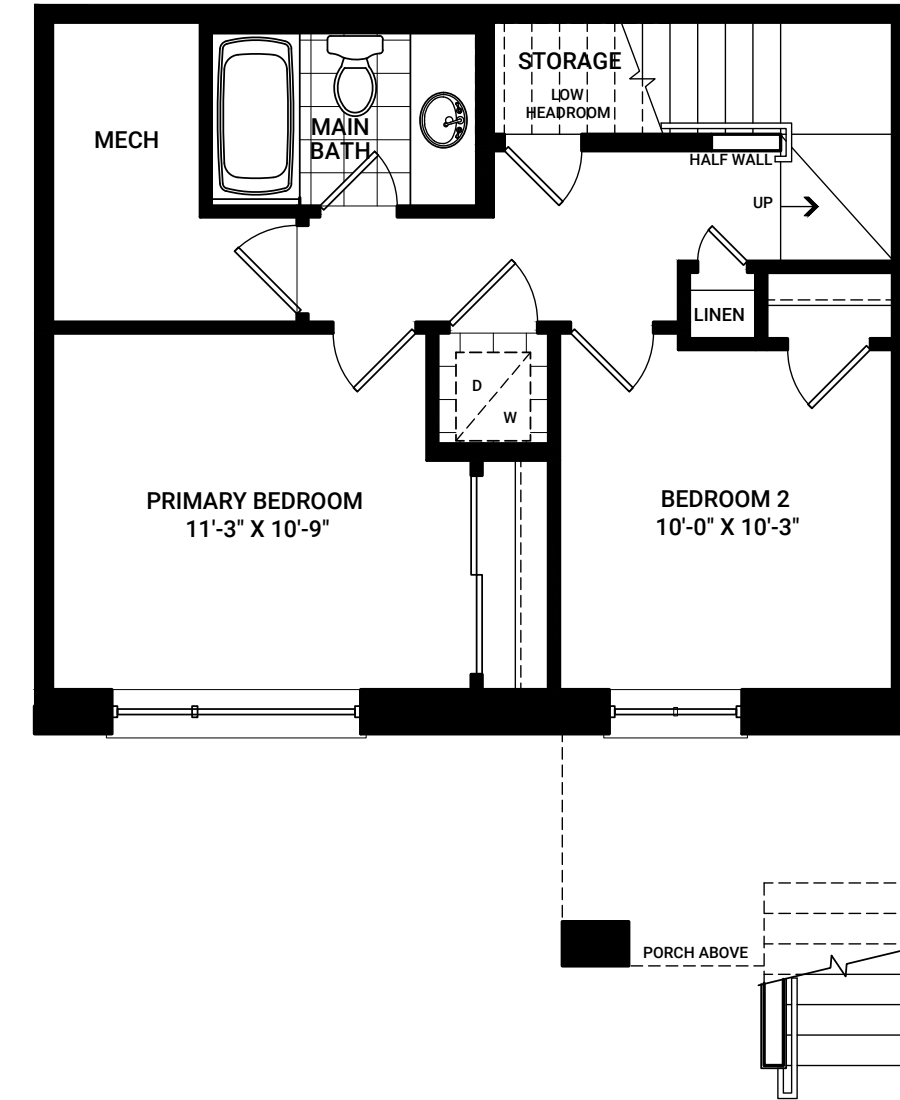

Metro Towns

ELEVATION A

ELEVATION B

LIVE LEVEL

SLEEP LEVEL

FLEX PLANS

OPTIONAL 3 PIECE BATHROOM

LIVE LEVEL

SLEEP LEVEL

FLEX PLANS

OPTIONAL 3 PIECE BATHROOM

LIVE LEVEL

SLEEP LEVEL

FLEX PLANS

MAIN BATH

TUB TO 5 FT. SHOWER

TUB TO 4 FT. SHOWER PLUS BENCH

FLEX PLANS

OPTIONAL ENSUITE

OPTIONAL ENSUITE BATH 1

TUB TO 5 FT. SHOWER

TUB TO 4 FT. SHOWER PLUS BENCH

OPTIONAL ENSUITE BATH 2

TUB TO 5 FT. SHOWER

TUB TO 4 FT. SHOWER PLUS BENCH

LIVE LEVEL

SLEEP LEVEL

FLEX PLANS

MAIN BATH

TUB TO 5 FT. SHOWER

TUB TO 4 FT. SHOWER PLUS BENCH

FLEX PLANS