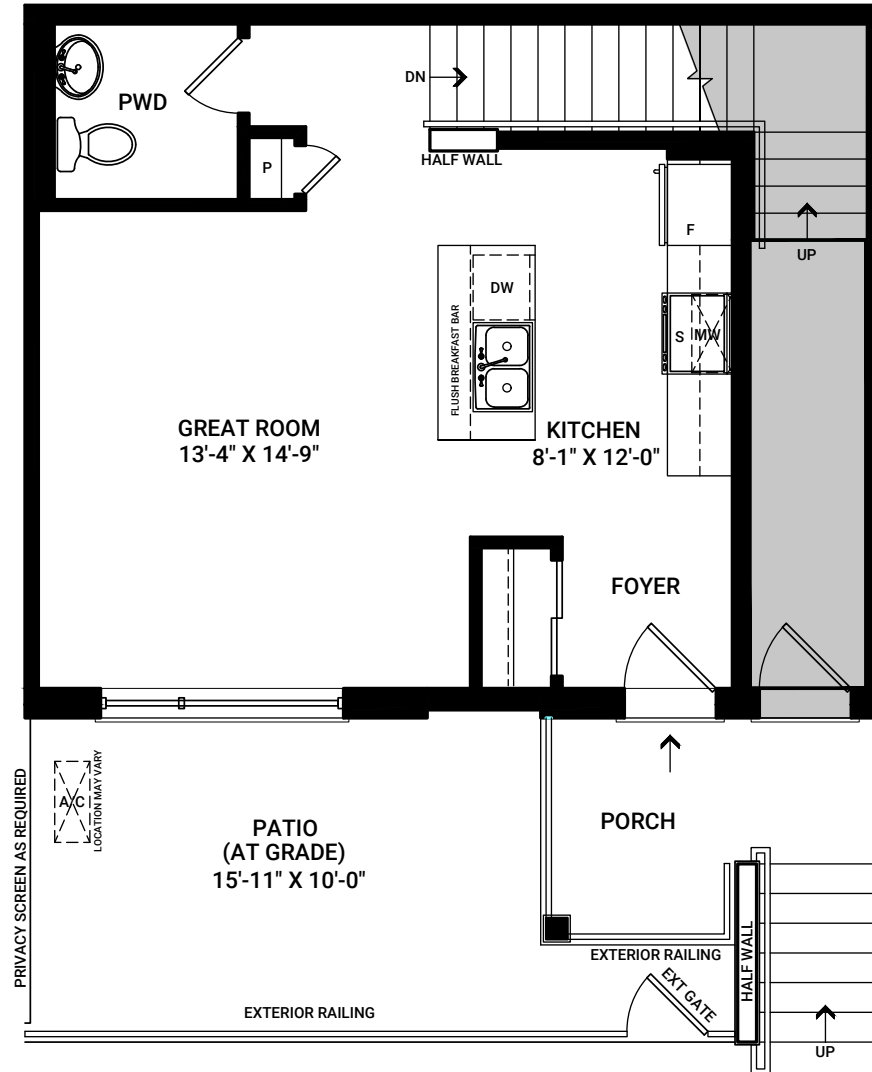

Metro Towns

ELEVATION A

ELEVATION B

LIVE LEVEL

SLEEP LEVEL

FLEX PLANS

OPTIONAL 3 PIECE BATHROOM

LIVE LEVEL

SLEEP LEVEL

FLEX PLANS

OPTIONAL 3 PIECE BATHROOM

LIVE LEVEL

SLEEP LEVEL

FLEX PLANS

MAIN BATH

TUB TO 5 FT. SHOWER

TUB TO 4 FT. SHOWER PLUS BENCH

FLEX PLANS

OPTIONAL ENSUITE

OPTIONAL ENSUITE BATH 1

TUB TO 5 FT. SHOWER

TUB TO 4 FT. SHOWER PLUS BENCH

OPTIONAL ENSUITE BATH 2

TUB TO 5 FT. SHOWER

TUB TO 4 FT. SHOWER PLUS BENCH

LIVE LEVEL

SLEEP LEVEL

FLEX PLANS

MAIN BATH

TUB TO 5 FT. SHOWER

TUB TO 4 FT. SHOWER PLUS BENCH

FLEX PLANS