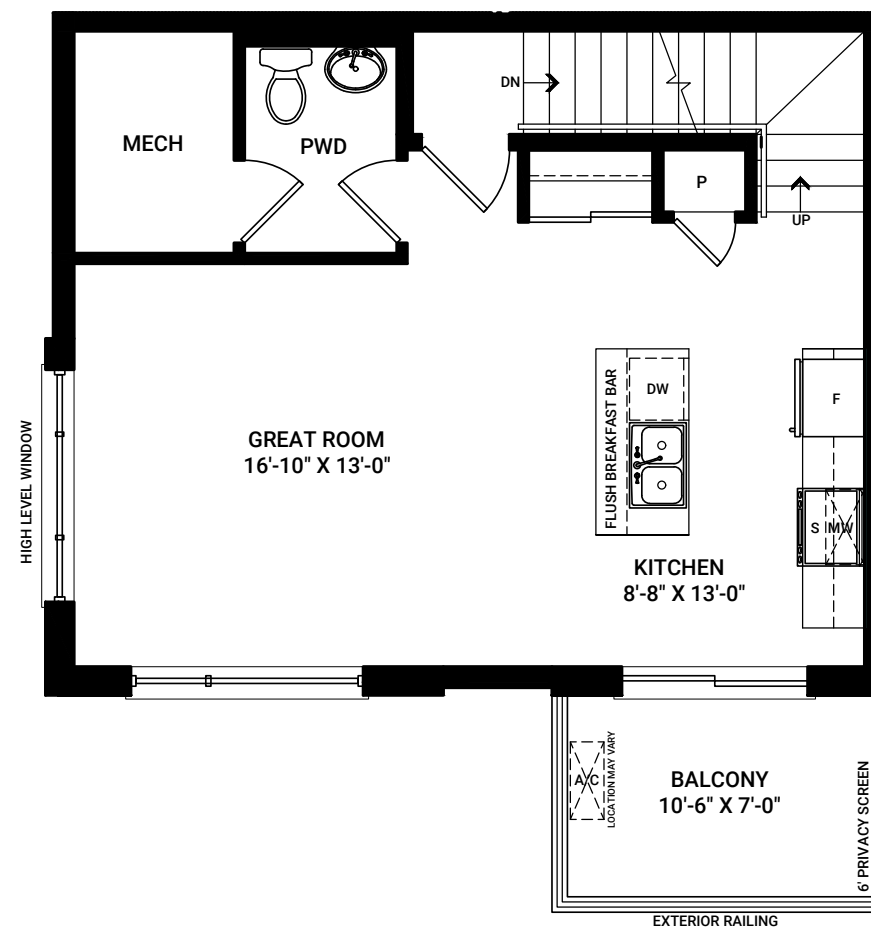

SLEEP LEVEL

FLEX PLANS

OPTIONAL 3 PIECE BATHROOM

LIVE LEVEL

SLEEP LEVEL

FLEX PLANS

MAIN BATH

TUB TO 5 FT. SHOWER

TUB TO 4 FT. SHOWER PLUS BENCH

FLEX PLANS

OPTIONAL ENSUITE

OPTIONAL ENSUITE BATH 1

TUB TO 5 FT. SHOWER

TUB TO 4 FT. SHOWER PLUS BENCH

OPTIONAL ENSUITE BATH 2

TUB TO 5 FT. SHOWER

TUB TO 4 FT. SHOWER PLUS BENCH

LIVE LEVEL

SLEEP LEVEL

FLEX PLANS

MAIN BATH

TUB TO 5 FT. SHOWER

TUB TO 4 FT. SHOWER PLUS BENCH

FLEX PLANS

OPTIONAL ENSUITE

OPTIONAL ENSUITE BATH 1

TUB TO 5 FT. SHOWER

TUB TO 4 FT. SHOWER PLUS BENCH

OPTIONAL ENSUITE BATH 2

TUB TO 5 FT. SHOWER

TUB TO 4 FT. SHOWER PLUS BENCH

A Smarter Way to Live