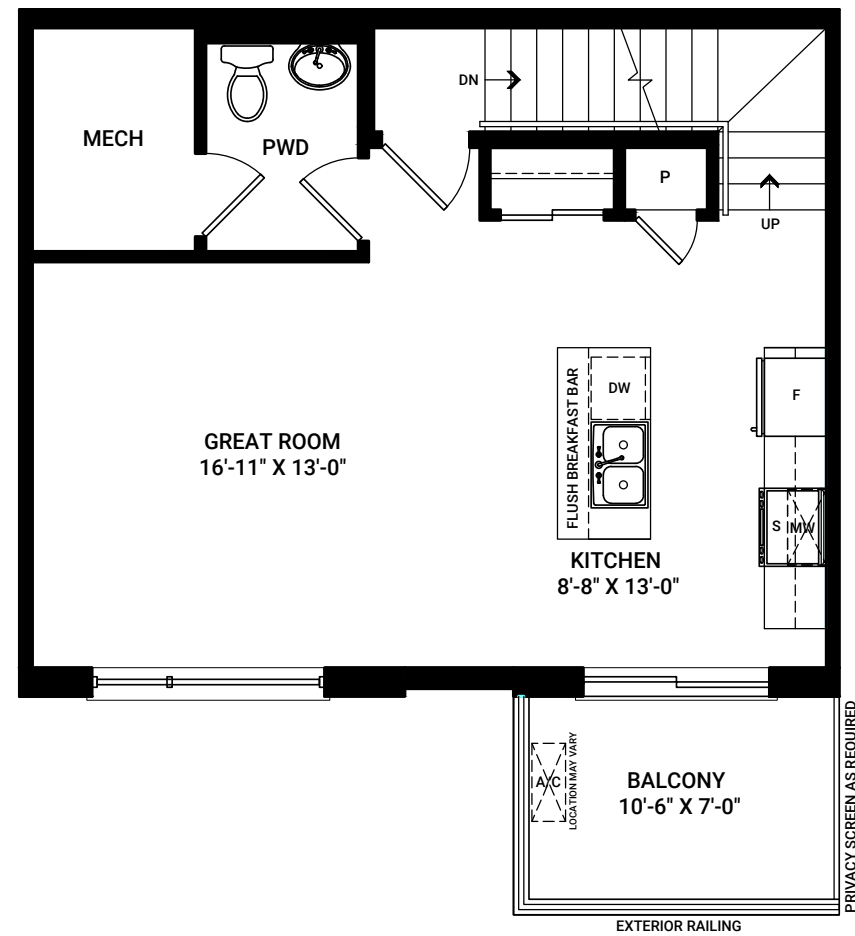

SLEEP LEVEL

FLEX PLANS

OPTIONAL 3 PIECE BATHROOM

LIVE LEVEL

SLEEP LEVEL

FLEX PLANS

MAIN BATH

TUB TO 5 FT. SHOWER

TUB TO 4 FT. SHOWER PLUS BENCH

FLEX PLANS

OPTIONAL ENSUITE

OPTIONAL ENSUITE BATH 1

TUB TO 5 FT. SHOWER

TUB TO 4 FT. SHOWER PLUS BENCH

OPTIONAL ENSUITE BATH 2

TUB TO 5 FT. SHOWER

TUB TO 4 FT. SHOWER PLUS BENCH

LIVE LEVEL

SLEEP LEVEL

FLEX PLANS

MAIN BATH

TUB TO 5 FT. SHOWER

TUB TO 4 FT. SHOWER PLUS BENCH

FLEX PLANS

OPTIONAL ENSUITE

OPTIONAL ENSUITE BATH 1

TUB TO 5 FT. SHOWER

TUB TO 4 FT. SHOWER PLUS BENCH

OPTIONAL ENSUITE BATH 2

TUB TO 5 FT. SHOWER

TUB TO 4 FT. SHOWER PLUS BENCH

A Smarter Way to Live