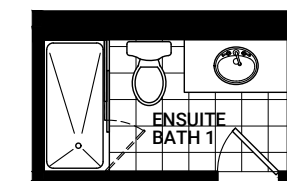

TUB TO 4 FT. SHOWER PLUS BENCH

FLEX PLANS

OPTIONAL ENSUITE

OPTIONAL ENSUITE BATH 1

TUB TO 5 FT. SHOWER

TUB TO 4 FT. SHOWER PLUS BENCH

OPTIONAL ENSUITE BATH 2

TUB TO 5 FT. SHOWER

TUB TO 4 FT. SHOWER PLUS BENCH

LIVE LEVEL

SLEEP LEVEL

FLEX PLANS

MAIN BATH

TUB TO 5 FT. SHOWER

TUB TO 4 FT. SHOWER PLUS BENCH

FLEX PLANS

OPTIONAL ENSUITE

OPTIONAL ENSUITE BATH 1

TUB TO 5 FT. SHOWER

TUB TO 4 FT. SHOWER PLUS BENCH

OPTIONAL ENSUITE BATH 2

TUB TO 5 FT. SHOWER

TUB TO 4 FT. SHOWER PLUS BENCH

A Smarter Way to Live