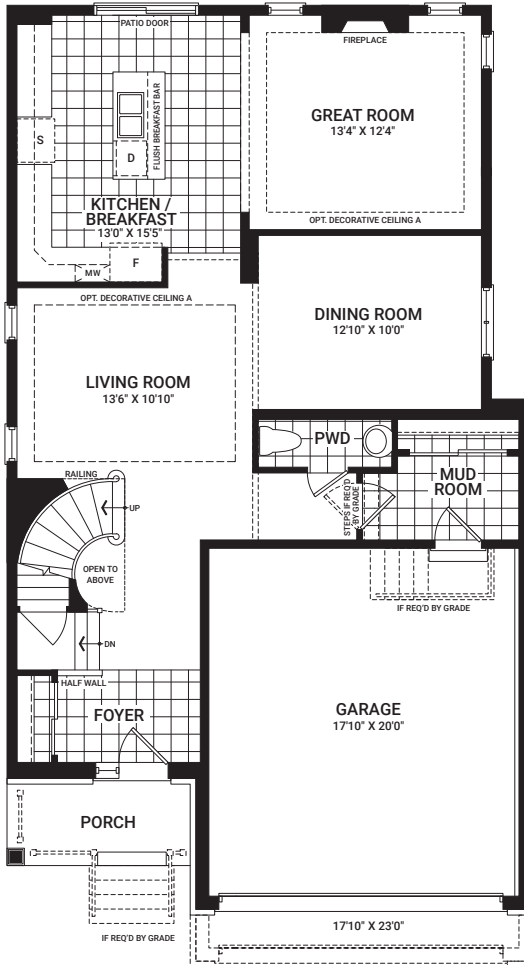

Dining Room

- Engineered walnut hardwood flooring
- Crown moulding
- LED pot lights

Kitchen and Breakfast Area

- Flex Plan: Optional Kitchen Layout
- Additional upper cabinets and crown moulding
- Additional pantry
- Pot and pan drawers
- Designer Selected backsplash (discontinued)
- Shaker birch pure white cabinetry and hardware
- Quartz countertop
- Sink and dishwasher relocated to island
- Chimney style hood fan
- Under counter microwave shelf
- Under counter bar fridge
- Engineered walnut hardwood flooring
- LED pot lights
- LED puck lights

Mechanical

- Power humidifier is now included as standard
- Central air conditioning

The following items are not available through the Minto Design Centre and are displayed for decor purposes only:

- Custom wallpaper and paint
- Eavestrouthing
- Artwork and decorative mirrors
- Decorative light fixtures
- Furnishings, accessories and window treatments
- Black decorative trim on fireplace
- Ceiling medallions details
- Wall moulding in Master Bedroom and Lower Hall
- Designer Selected plumbing fixtures (such as sinks, faucets, toilets, shower heads, bathtubs, etc.)
- Appliances
- Automated lights
- Audio system
- Security system
- Surveillance
- Wi-Fi-enabled upgrade package through Enercare Smarter Homes™

Georgian

2,336 sq. ft.

Floorplans vary depending on the phase and location of the community. Visit your Sales Centre for more information on what floorplan specifications are available to purchase in your community.