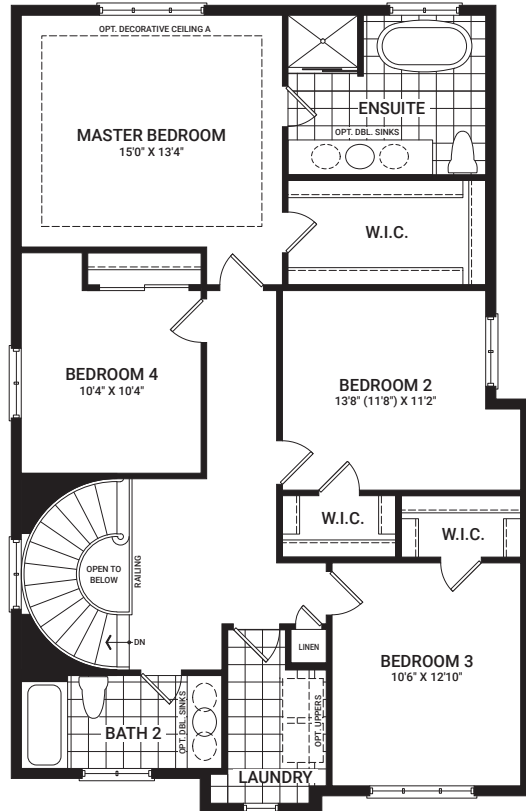

Dining Room

- Engineered walnut hardwood flooring
- Crown moulding
- LED pot lights

Kitchen and Breakfast Area

- Flex Plan: Optional Kitchen Layout
- Additional upper cabinets and crown moulding
- Additional pantry
- Pot and pan drawers
- Designer Selected backsplash (discontinued)
- Shaker birch pure white cabinetry and hardware
- Quartz countertop
- Sink and dishwasher relocated to island
- Chimney style hood fan
- Under counter microwave shelf
- Under counter bar fridge
- Engineered walnut hardwood flooring
- LED pot lights
- LED puck lights

Bedrooms

- Carpet with high density foam

Main Bathroom

- Designer Selected ceramic flooring
- Shaker birch pure white cabinetry and hardware
- Quartz countertop
- Designer Selected bathtub ceramic wall with accent tiles

Georgian

2,336 sq. ft.

Floorplans vary depending on the phase and location of the community. Visit your Sales Centre for more information on what floorplan specifications are available to purchase in your community.

MAIN FLOOR

I'm here to inspire. As you visit this Model Home, please keep in mind that dimensions, features, and finishes have been updated and will vary slightly from what's available for purchase, as we are continually improving our home design and material selection. Talk to a Sales Representative for more information.